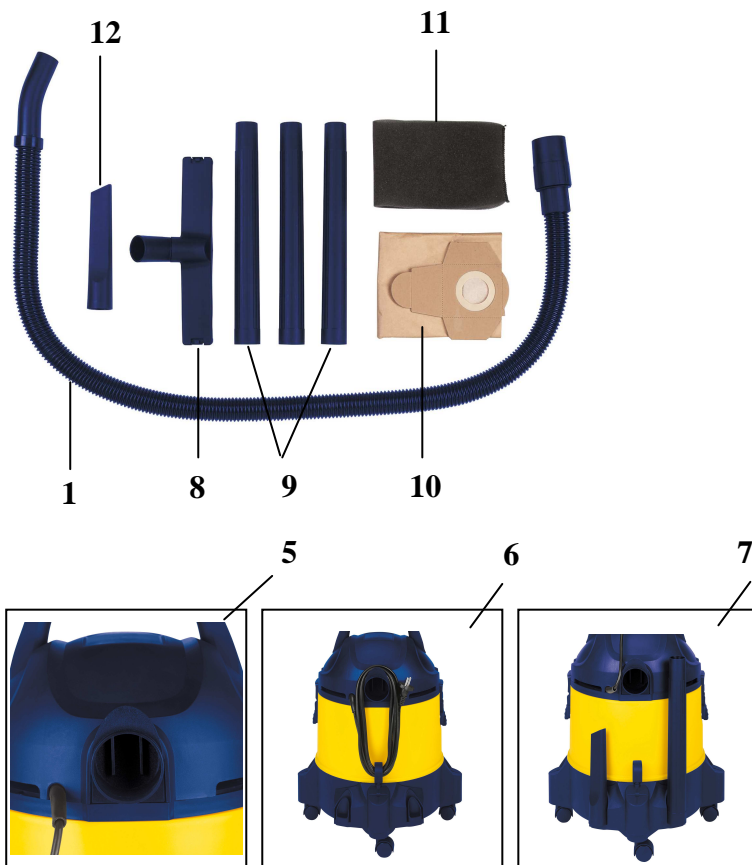

## Wet-Dry Vacuum Cleaner DUO 1250/1

Art.-No.: **23.402.20**

Bar-Code: 4006825231991

Sales Unit: 1 pc

The DUO 1250/1 is an allround vacuum cleaner. You can clean rough, fine and dry or wet dirt even liquid without any problems. The wet-dry vacuum cleaner is switched off automatically due to a protection float switch when liquid is suctioned.

### Features:

- 36 mm tube system (1)
- Carrying handle (2)
- 20 l plastic vessel (3)
- 4 pcs Castors (4)
- Blow adapter (5)
- Cable bracket (6)
- Accessory bracket (7)

### Technical data:

- |                           |                    |
|---------------------------|--------------------|
| - Mains voltage:          | 230 V ~ 50 Hz      |
| - Input power:            | 1250 watts         |
| - Length of suction pipe: | 1.5 m              |
| - Vessel capacity:        | 20 l               |
| - Weight:                 | 6.8 kg             |
| - Packing dimension:      | 330 x 330 x 440 mm |

### Standard accessory:

- 1 suction hose Ø 36 mm (1)
- 1 large suction nozzle (8)
- 3 extension pipes Ø 36 mm (9)
- 1 dust collection bin (10)
- 1 foam filter (11)
- 1 crevice nozzle (12)

Abbildungen können nicht im Serien-Lieferumfang enthaltenes Zubehör darstellen / Illustrations can contain accessories, which are not included in standard extent of delivery.