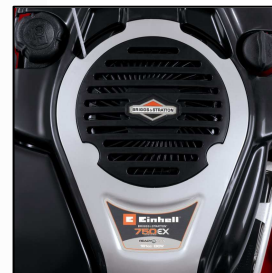

Einhell

PROFESSIONAL GP-PM 51 VS B&S

4 in 1 Petrol Lawn Mower with Vario Speed

Art.-No. 34.007.25

Features

- Ergonomic guidance bar with soft grip (1)
- Vario Speed, 4 drive speed steps (2)
- Fastener on the guidance bar (3)
- Guidance bar 3-settings height adjustable (4)
- 1 cylinder; 4-stroke-motor Briggs & Stratton (5)
- Frontbumper with integrated carrying handle (6)
- Alternatively side throw-off (7)
- Powder-coated sheet steel housing (8)
- Central cutting height adjustment (9)
- Filling level indication from the grass collection box (10)
- Cleaning position with cleaning tool (11)
- Ball bearing wheels
- Alternatively mulch function
- Space-saving storage
- Detachable rear wheel drive
- Ready start „S2-start guarantee“
- Recommended for surfaces up to 1,800 m²

Technical Data

- Motor: 4-stroke-motor, 161 ccm; Ready Start B&S 750 EX series (1006; XDB Cover)
- Motor Power max.: **2.5 kW** (3.4 HP) with 2,800 rpm
- Fuel: gasoline (lead free); E10 qualified
- Tank volume: 1 liter
- Motor oil quantity: 0.6 liter (10W30)
- Cutting width: 51 cm
- Drive speed: approx. 2.3 / 3.0 / 3.6 / 4.1 km/h
- Collection box volume: 60 liter
- Central cutting height adjustment: 6-fold (25- 75 mm)
- Noise level L_{WA}: 98 dB
- Ignition: contact free (start at the start tension cable)
- Product weight: 41.6 kg

Logistic Data

- Net weight: 41.8 kg
- Gross weight: 46.6 kg
- Packing dimensions: 970 x 620 x 520 mm
- Bar code: 4006825 585377
- Sales Unit: 1 pc

Sell to limited line retailer only!

4 IN 1 FUNCTION

As special accessories available: