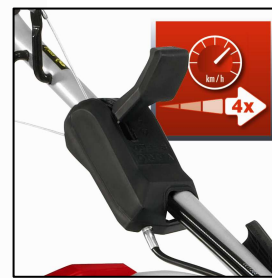

Einhell

PROFESSIONAL GP-PM 51 VS B&S

4 in 1 Petrol Lawn Mower with Vario Speed

Art.-No. 34.007.25

Features

- Ergonomic guidance bar with soft grip (1)
- Vario Speed, 4 drive speed steps (2)
- Fastener on the guidance bar (3)
- Guidance bar 3-settings height adjustable (4)
- 1 cylinder; 4-stroke-motor Briggs & Stratton (5)
- Frontbumper with integrated carrying handle (6)
- Alternatively side throw-off (7)
- Powder-coated sheet steel housing (8)
- Central cutting height adjustment (9)
- Filling level indication from the grass collection box (10)
- Cleaning position with cleaning tool (11)
- Ball bearing wheels
- Alternatively mulch function
- Space-saving storage
- Detachable rear wheel drive
- Ready start „S2-start guarantee“
- Recommended for surfaces up to 1,800 m²

Technical Data

- Motor: 4-stroke-motor, 161 ccm; Ready Start B&S 750 EX series (1006; XDB Cover)
- Motor Power max.: **2.5 kW** (3.4 HP) with 2,800 rpm
- Fuel: gasoline (lead free); E10 qualified
- Tank volume: 1 liter
- Motor oil quantity: 0.6 liter (10W30)
- Cutting width: 51 cm
- Drive speed: approx. 2.3 / 3.0 / 3.6 / 4.1 km/h
- Collection box volume: 60 liter
- Central cutting height adjustment: 6-fold (25- 75 mm)
- Noise level L_{WA}: 98 dB
- Ignition: contact free (start at the start tension cable)
- Product weight: 41.6 kg

Logistic Data

- Net weight: 41.8 kg
- Gross weight: 46.6 kg
- Packing dimensions: 970 x 620 x 520 mm
- Bar code: 4006825 585377
- Sales Unit: 1 pc

Sell to limited line retailer only!

4 IN 1 FUNCTION

As special accessories available: