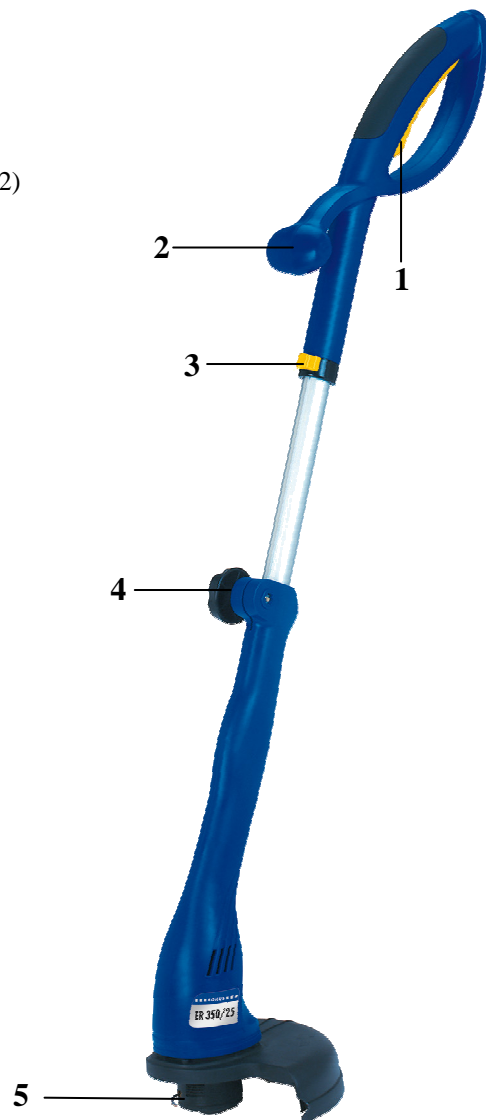

Electric Lawn Trimmer

ER 350/25

Art.-No.: **34.013.11**

Bar code: **2002301053004**

Sales unit: **4 pcs**

For cutting grass in hard to get into zones, like along fences and walls, between and under bushes, everywhere the lawn mower cannot be used any longer or where the grass is already too high. With its strong motor of 350 watt the lawn trimmer is a practical helper to keep the garden tidy. The rotating nylon thread cuts the grass as neat as the knife of the lawn mower.

Features:

- Dismountable into two parts
- Sturdy universal motor
- Housing and additional handle made of impact resisting high quality plastics
- ON/ OFF switch (1)
- Comfortable twin-hand operation due to the additional handle (2)
- Engine head turnable 180° for easy cuts on vertical areas (3)
- Guidance handle continuously telescopically (4)
- **Double line cutting (5)**
- **Thread feed just by pressing against ground (tip-automatic) (5)**

Technical data:

- Motor: 230 V ~ 50 Hz
- Power: 350 W
- Cutting circle: 250 mm
- No load speed: 10,000 min⁻¹
- Nylon-thread: Ø 1.2 mm
- Thread length: 9 m
- Weight: 2.6 kg
- Packing dimensions: 650 x 225 x 105 mm

As special accessory available:

Spare thread; Einhell
thread-Ø: 1.2 mm, Thread length: 9 m, capacity: 1 pc

Art.-No.: **34.050.10**

Bar code: **4006825501636**