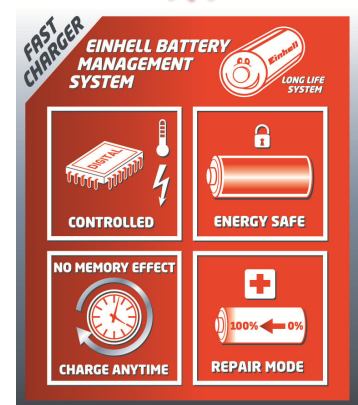

Logistic Data

- Net weight: 3.5 kg
- Gross weight: 3.7 kg
- Packing dimensions: 380 x 340 x 110 mm
- Bar code: 4006825 573350
- Sales unit: 4 pcs