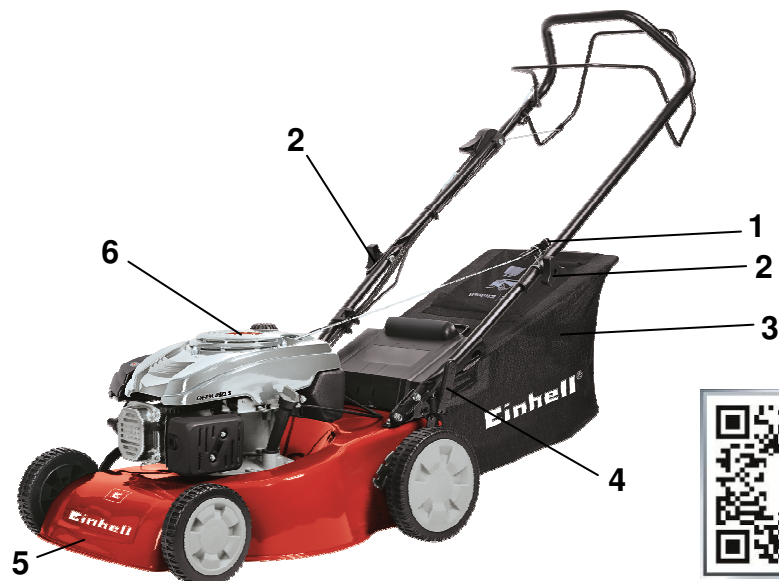

Logistic Data

■ Net weight:	33.4 kg
■ Gross weight:	37.95 kg
■ Packing dimensions:	785 x 440 x 570 mm
■ Bar code:	4006825 594270
■ Sales unit:	1 pc