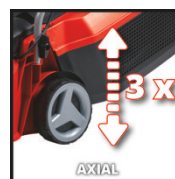

BRUSHLESS MOTOR

FOLDABLE HANDLE

150 m²

AXIAL

CARRYING HANDLE

3x
AXIAL
HEIGHT
ADJUSTMENT

**NEAR EDGE
MOWING**

**LOW WEIGHT
EASY HANDLING**