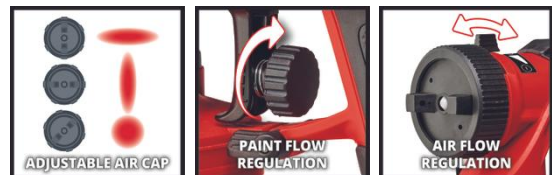

Logistic Data

- Product weight (kg)	2.66
- Gross weight (kg)	3.32
- Dimensions single packaging	405 x 206 x 318 mm
- Pieces per export carton	2 Pieces
- Gross weight of export carton	6.5 kg
- Dimensions export carton	430 x 420 x 335 mm
- Container quantity (20"/40"/40"HC)	924 | 1918 | 2246