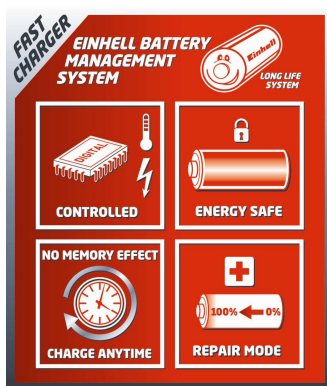

Einhell

RED

RT-CD 10,8/2 Li Cordless Drill

Art.-No. 45.131.86

Features

- Single-sleeve quick chuck (1)
- Automatic spindle stop
- Quick-Stop
- 18-step torque selector (2)
- 2 gears (3)
- Right/ left turn (4)
- Soft handle (5)
- 2 Li-Ion batteries (6)
- Idle speed electronic (7)
- LED-Light (8)
- Sturdy metal gearing

Standard accessories

- 1 hour quick charger (9)
- Additional Li-Ion battery (10)
- Transport- and storage case (11)

Technical Data

- Battery type: Li-Ion
- Voltage supply: 10.8 V d. c.
- Battery capacity: 1,300 mAh (2 batteries)
- Idle speed: 1st gear: 0 – 350 min⁻¹
  2nd gear: 0 – 1,200 min⁻¹
- Torque setting: 17 + 1
- Charging time: approx. 1 hour
- Torque: 25 Nm
- Product weight: 1.0 kg

Logistic Data

- Net weight: 2.4 kg
- Gross weight: 2.7 kg
- Packing dimensions: 320 x 90 x 255 mm
- Bar code: 4006825 579017
- Sales unit: 5 pcs

9

ETM TESTMAGAZIN - URTEIL	
Einhell RT-CD 10,8 Li	
GUT	83,7 %
Akku-Bohrschrauber im Einzeltest	04/2011

Abbildungen können nicht im Serien-Lieferumfang enthaltenes Zubehör darstellen / Illustrations can contain accessories, which are not included in standard extent of delivery. Abbildungen ähnlich, produktionsbedingte Abweichung vorbehalten / Illustration similar (in design), production-wise modifications reserved.

File: V:\Einhell-AG\TP-BK\2013\TLT-Sek\01-Sek-allgemein\Azubi\PA04-I-No-Wechsel-Anpassung-08-2013\Originale Englisch-Vorgaenger-Version\4513186_11032.doc

Erstelldatum/create date: 11.10.2011 10:04:00Aktualisiert/up dated: 28.08.2013