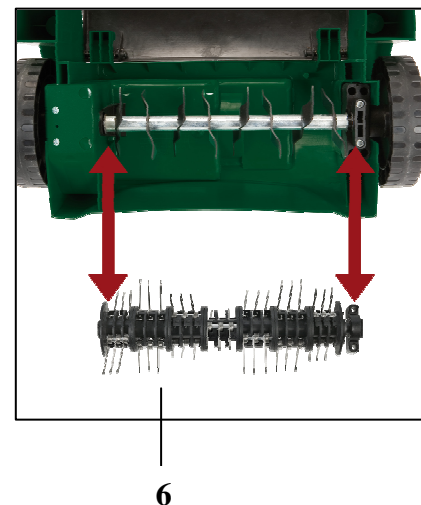

## Electric Scarifier -Lawn Aerator P-RLV 1200

Art.-No.: **34.205.02**

Bar code: **4006825542578**

Sales unit: **1 pc**

Depending on application you can convert this unit within seconds from a scarifier to an aerator.  
Using it as a scarifier you can remove moss and weeds with its rootings. When you use the unit as an aerator, the lawn surface will be scored for better water-draining and nutrient uptake.  
The unit can be used problem-free also for long time periods because of its low weight and the four castors. For easy transport and space-saving storage the handle is easily foldable.  
The integrated height adjustment allows an adaptation onto the respective underground.

### Features:

- Safety switch (1)
- Foldable guidance bar (2)
- Integrated height adjustment (3)
- 4 wheels (4)
- Collection bin (28 l) (5)
- Easy changeable rotors (6)
- Recommended for lawn area up to 300 m<sup>2</sup>

### Technical Data:

- Mains: 230 V ~ 50 Hz
- Power: 1,200 W
- Working width: approx. 310 mm
- Working depth: 3/ 7/ 9 mm
- Number of knives: 8 double knives
- Number of claws : 42
- Net weight: 10.4 kg
- Gross weight: 13 kg
- Packing dimensions: 590 x 450 x 330 mm