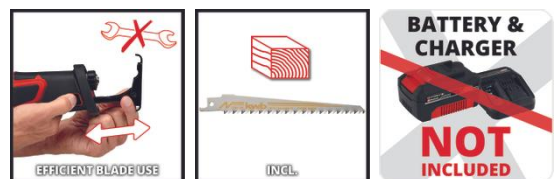

Logistic Data

- Product weight	2.06 kg
- Gross weight single packaging	2.71 kg
- Dimensions single packaging	445 x 175 x 110 mm
- Pieces per export carton	4 Pieces
- Gross weight export carton	11.85 kg
- Dimensions export carton	460 x 370 x 240 mm
- Container quantity (20"/40"/40"HC)	2664 | 5484 | 6656