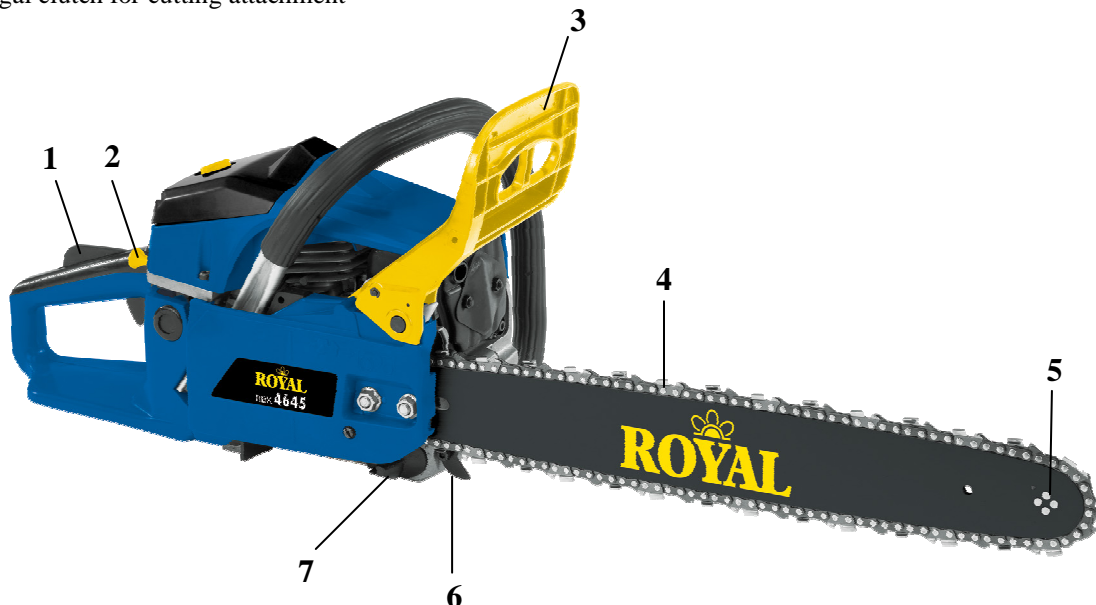

Petrol chain saw RBK 4645

Art.-No.: 45.013.90

Bar code: 4006825551808

Sales unit: 1 pc

Semi-professional saw for the ambitious do-it-yourselfer.

Robust but nevertheless a handy petrol chain saw for universal use. Ideal for felling, clearing of underbrush and debranching of trees. The ergonomic design of the handles and the anti-vibrations system warrant a lasting fatigueless job.

The electronic ignition is resistant against dirt, humidity as well as changes in temperatures and allows easy starting and uninterrupted motor operation.

Features:

- Safety trigger (1)
- Electronic ignition – for quick and easy starting (2)
- Chain brake / hand guard – stops the chain within a few milliseconds in case of kickback (3)
- High-quality components: rail and quality-CARLTON-chain (4)
- Sprocket tip bar (5)
- Large claw stop (6)
- Carburetor from WALBRO
- Chain catch – prevents from risks of chain jumping off cutter rail (7)
- Anti-vibration design – cushions shocks and reduces user fatigue
- Automatic lubrication of cutter rail and chain
- Full crank shaft
- Centrifugal clutch for cutting attachment

Technical data:

- Displacement: 46 ccm
- Chain oil capacity: 260 ml
- Fuel capacity: 550 ml
- Sword length: 45 cm
- Cutting speed: 16 m/s
- Power: 2 kW / 2.7 HP (PS)
- Cutting length: 43 cm
- Weight net: 7 kg
- Weight gross: 7.5 kg
- Packing dimensions: 480 x 300 x 260 mm