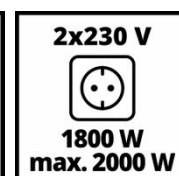

Einhell

CLASSIC

Power Generator (Petrol)

TC-IG 2000

Item No.: 4152590

Ident No.: 21022

Bar Code: 4006825652413

The TC-IG 2000 Einhell generator (petrol) from Einhell is ideal wherever electricity needs to be generated independently of the mains supply. The generator is driven by a powerful, rugged and low-emission 4-stroke motor with inverter technology, thus providing power without voltage peaks. This means that even sensitive items of equipment can be powered. Electricity is supplied via two 230 V sockets. The generator also has 2 USB connectors. An enclosed design ensures quiet operation. In addition the generator is protected by an overload switch and a low-oil cut-out. Starting could not be easier thanks to an actuator cable, and for easy transportation there is a carry-handle.

Features & Benefits

- Inverter technology - for power without voltage peaks
- Powerful, rugged and low-emission 4-stroke drive motor
- 2 x 230 V socket/50 Hz
- 2 x USB port
- Covered housing for silent operation
- Sturdy legs for safe operation
- Overload cut-out and low oil cut-out
- Easy to use actuator cable for starting
- Carrying handle for easy transport

Technical Data

- Type of generator	Synchronous - with Inverter
- Frequency	50 Hz
- Continuous power (S1) at 230 V	1800 W
- Power (S2 | S2time) at 230 V	2000 W | 5 min
- Nominal current at 230 V	7.8 A
- 230 V socket	2 Pieces
- Engine	four-stroke, air cooled
- Number of cylinders	1 Pieces
- Engine displacement	105.6 cm³
- Engine speed	4500 min⁻¹
- Max. engine power	2.4 kW
- Fuel	Petrol (unleaded) / E10
- Capacity of fuel tank	4 L
- Running time with 2/3 load	5.3 h
- Sound power level LWA	95 dB (A)

Logistic Data