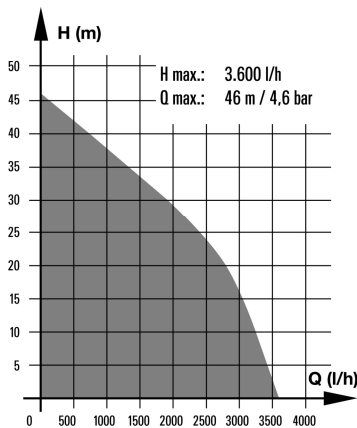

Technical Data

- Mains: 230 V ~ 50 Hz
- Power: 1,100 W
- Delivery capacity max.: 3,600 l/h
- Delivery height max.: 46 m
- Pressure max.: 4.6 bar (0.46 MPa)
- Suction height max.: 7 m
- Pressure / suction connection: 33.3 mm (R1 inside thread)
- Water temperature max.: 35°C
- Product weight: 10.8 kg

Logistic Information

- Net weight: 10.8 kg
- Gross weight: 12.4 kg
- Packing dimensions: 475 x 275 x 370 mm
- Bar code: 4006825571813
- Sales unit: 1 pc

7

Performance Data

As special accessory available:

Suction hose 4 m; brass
Einhell Grey