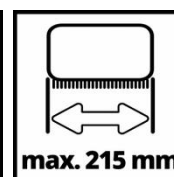

Technical Data

- Voltage 18 V
- Rotation speed 800 - 1400 min⁻¹
- Diameter of brush 115 mm
- Working width (brush MEDIUM) 215 mm

Logistic Data

- Product weight (kg) 4.1
- Gross weight (kg) 5.6
- Dimensions single packaging 1150 x 250 x 215 mm
- Pieces per export carton 2 Pieces
- Gross weight of export carton 12.4 kg
- Dimensions export carton 1170 x 270 x 320 mm
- Container quantity (20"/40"/40"HC) 572 | 1144 | 1304