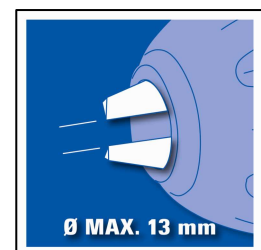

Einhell

BLUE

BT-ID 550 E Impact Drill

Art.-No. 42.597.80

Features

- Quick chuck (1)
- Reverse switch drilling / hammer drilling (2)
- Soft handle (3)
- Adjustment for continuous duty (4)
- Electronic speed regulation with pre-selection settings (5)
- Right / left turn (6)

Standard accessories

- Additional handle (7)
- Metal depth gauge (8)

Technical Data

- Mains: 230 V ~ 50 Hz
- Power: 550 W
- Idle speed n_0 : 0 – 2,700 min^{-1}
- No. of impacts: 43,200 min^{-1}
- Drilling capacity (wood/ concrete/ metal): 25 / 13 / 10 mm
- Product weight: 1.9 kg

Logistic Data

- Net weight: 1.9 kg
- Gross weight: 2.1 kg
- Packing dimensions: 290 x 235 x 73 mm
- Bar code: 4006825 538274
- Sales unit: 10 pcs

As special accessories available:

Drill and bit set
40 parts