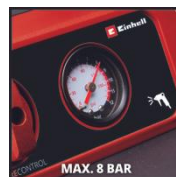

Technical Data

- Motor speed	4800 min⁻¹
- Pump speed	4800 min⁻¹
- Intake capacity	75 L/min
- Output power at 0 bar	50 L/min
- Output power at 4 bar	32 L/min
- Output power at 7 bar	23 L/min
- Max. operating pressure	8 bar
- Tank capacity	5 L
- No. of cylinders	1 Pieces
- Sound pressure level; Lpa	69 dB (A)
- Sound power level; Lwa	90 dB (A)