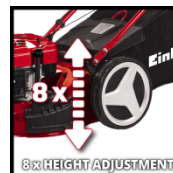

Features & Benefits

- 4-stroke engine with 1 cylinder
- Steerable front wheel for unprecedented maneuverability
- Front wheel lockable on handle - for more comfort
- Disengageable rear-wheel drive
- Central cutting height adjustment (rear axle), 8 levels
- Ergonomic, folding long handle with soft grip
- Height-adjustable long handle with 3 settings
- Attractive, powder-coated sheet steel housing
- Grass bag with level indicator
- Handle with starter cable
- Mulch adapter with mulching function
- Side ejector
- Highwheeler
- Recommended for lawn areas up to 1.400 m²

Technical Data

- Engine: four-stroke, air cooled
- Engine displacement: 141 cm³
- Power: 2.2 kW
- Working speed: 2900 min⁻¹
- Capacity of fuel tank: 1 L
- Cutting width: 46 cm
- Cutting height adjustment: 8 settings | 30-80 mm | central rear axle and front on single wheel
- Capacity of catch bag: 70 L
- Wheel diameter front: 170 mm
- Wheel diameter rear: 290 mm

MOVABLE AND LOCKABLE FRONTWHEEL

BIG CATCH BAG WITH FILLING LEVEL INDICATOR

ADJUSTABLE HANDLE BAR

8x HEIGHT ADJUSTMENT

REAR WHEEL DRIVE

MOVABLE FRONTWHEEL

EASY HANDLING

REAR WHEEL DRIVE