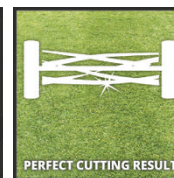

Features & Benefits

- Member of the Power X-Change family, 1x18V battery necessary
- Contactless, quiet and effortless cutting technology
- Ball bearing mowing spindle with 5 high-quality steel knives
- Precision-ground cutting knives of high-quality steel
- Quiet and environmentally-friendly
- Cutting results suitable for "golf course lawns"
- 4 stage cutting height adjustment 14-38 mm (14|23|32|38mm)
- Ergonomically formed, height-adjustable handlebar
- Removable 45 litre grass catch box
- Usable without PXC battery power (manual operation)
- Lawn-protecting wheels
- Adjustable rear-deflector (3 positions)
- Supplied without battery and charger (available separately)

PXC SUPPORT

PERFECT CUTTING RESULT

CUTTING HEIGHT ADJUSTMENT

ADJUSTABLE DEFLECTOR

INCL. CATCH BAG

18 V

38 cm
LONG LIFE
HIGH-GRADE STEEL

4 LEVELS
14-38 mm