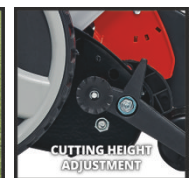

PXC SUPPORT

PERFECT CUTTING RESULT

CUTTING HEIGHT ADJUSTMENT

ADJUSTABLE DEFLECTOR

INCL. CATCH BAG

18 V

38 cm
LONG LIFE
HIGH-GRADE STEEL

4 LEVELS
14-38 mm