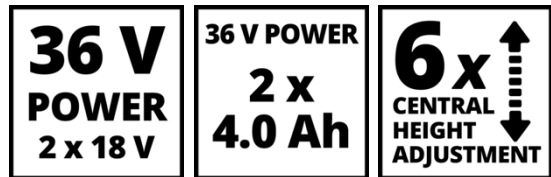

Logistic Data

- Gross weight (kg)	17.42
- Product weight (kg)	13.35
- Dimensions single packaging	765 x 490 x 385 mm
- Pieces per export carton	1 Pieces
- Gross weight export carton	17.42 kg
- Dimensions export carton	765 x 490 x 390 mm
- Container quantity (20"/40"/40"HC)	165 | 360 | 432