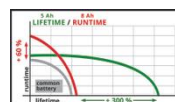

Einhell

ACCESSORY

Battery

18V 5-8Ah Multi-Ah PXC Plus

Item No.: 4511600

Ident No.: 21011

Bar Code: 4006825665055

The Einhell 18V 5-8 Multi-Ah PXC PLUS is a rechargeable battery which is designed for universal use in the entire PXC product family. A single rechargeable battery and a single charger for all tools saves significant costs of buying, and universal use helps protect the environment and provides flexibility at the same time. Thanks to MULTI-Ah technology, both 8 Ah pack for max. running time or 5 Ah pack for up to three times the service life can be used for operation. The latest new li-ion cells deliver 100% more power for max. power in every application. The ABS process-controlled active battery management system ensures max. safety, optimum tool performance, max. operating time + max. service life. Rubber coating for high impact protection

Technical Data

- Voltage 18 V
- Battery capacity 8000 mAh
- Max. power 1350 W
- Amount of batteries 1 Pieces

Logistic Data

- Product weight (kg) 1.04
- Gross weight (kg) 1.1
- Dimensions single packaging 93 x 82 x 182 mm
- Pieces per export carton 12 Pieces
- Gross weight export carton 13.6 kg
- Dimensions export carton 300 x 293 x 210 mm
- Container quantity (20"/40"/40"HC) 16896