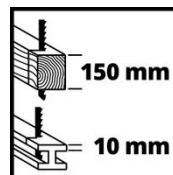

## Technical Data

- Mains supply 220-240 V | 50 Hz
- Power 750 W
- Number of strokes 0 - 2800 min<sup>-1</sup>
- Stroke height 20 mm
- Cutting depth in wood 150 mm
- Cutting depth in steel 10 mm

## Logistic Data

- Product weight 2.47 kg
- Gross weight single packaging 3.15 kg
- Dimensions single packaging 456 x 91 x 203 mm
- Pieces per export carton 6 Pieces
- Gross weight export carton 19.32 kg
- Dimensions export carton 465 x 275 x 420 mm
- Container quantity (20"/40"/40"HC) 3252 | 6618 | 7416

TOOLLESS BLADE CHANGE

EFFICIENT BLADE USE

ELECTRONIC

INCL.

150 mm  
10 mm

LOW WEIGHT  
EASY  
HANDLING

ELECTRONIC