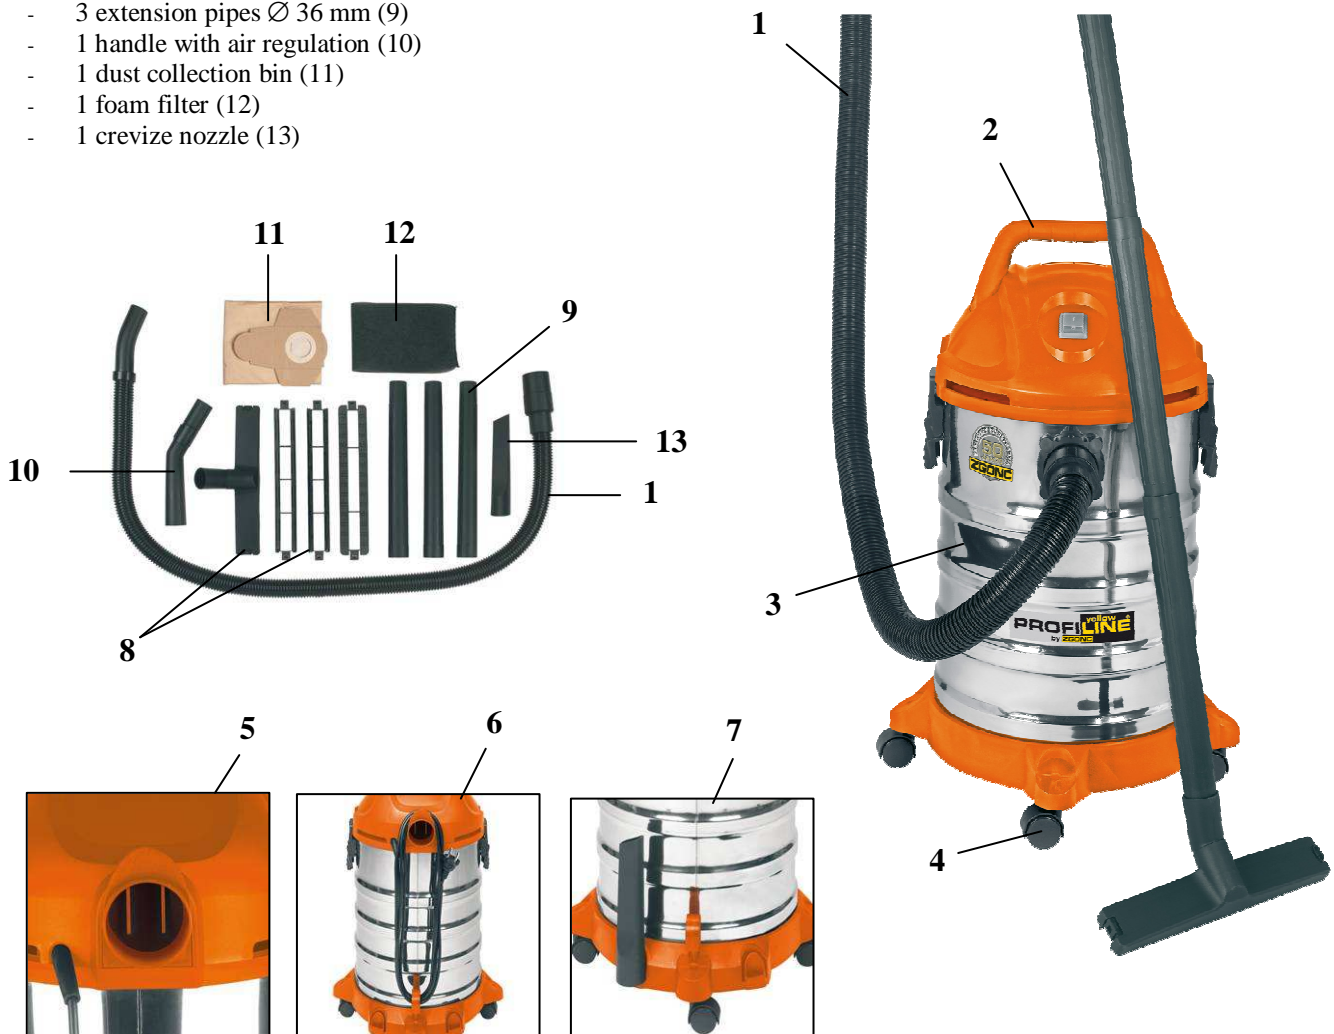

## Wet-Dry Vacuum Cleaner YPL – SM 1400

Art.-No.: **23.420.62**

Bar code: 4006825530360

Sales unit: 1 pc

The YPL – SM 1400 is an allround vacuum cleaner. You can clean rough, fine and dry or wet dirt even liquid without any problems. The wet-dry vacuum cleaner is switched off automatically due to a protection float switch when liquid is suctioned.

### Features:

- 36 mm tube system (1)
- Carrying handle (2)
- 25 l stainless steel vessel (3)
- 4 pcs castors (4)
- Blow adapter (5)
- Cable bracket (6)
- Accessory bracket (7)

### Technical data:

- |                           |                    |
|---------------------------|--------------------|
| - Mains voltage:          | 230 V ~ 50 Hz      |
| - Input power:            | 1400 watts         |
| - Length of suction pipe: | 1.5 m              |
| - Vessel capacity:        | 25 l               |
| - Weight:                 | 7.65 kg            |
| - Packing dimension:      | 330 x 330 x 560 mm |

### Standard accessory:

- 1 suction hose Ø 36 mm (1)
- 1 combination nozzle with 3 different attachments (8)
- 3 extension pipes Ø 36 mm (9)
- 1 handle with air regulation (10)
- 1 dust collection bin (11)
- 1 foam filter (12)
- 1 crevice nozzle (13)