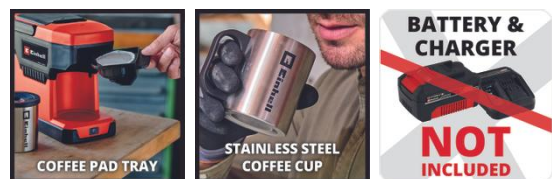

Logistic Data

- Gross weight (kg) 2.29
- Product weight (kg) 1.17
- Dimensions single packaging 322 x 185 x 267 mm
- Pieces per export carton 4 Pieces
- Gross weight of export carton 9.7 kg
- Dimensions export carton 655 x 380 x 282 mm
- Container quantity (20"/40"/40"HC) 1632 | 3360 | 3780