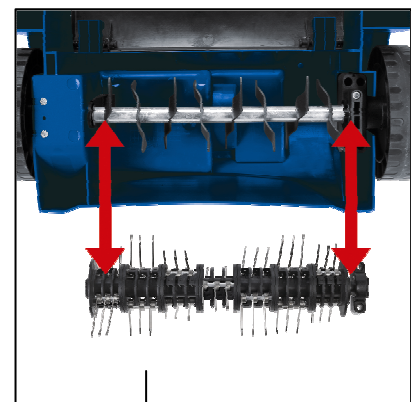

Electric Scarifier and Aerator RSA 1231

Art.-No.: 34.205.06

Bar code: 4006825556162

Sales unit: 1 pc

Depending on application you can convert this unit within seconds from a scarifier to an aerator. Using it as a scarifier you can remove moss and weeds with its rootings. When you use the unit as an aerator, the lawn surface will be scored for better water-draining and nutrient uptake. The unit can be used problem-free also for long time periods because of its low weight and the four castors. For easy transport and space-saving storage the handle is easily foldable. The integrated height adjustment allows an adaptation onto the respective underground.

Features:

- Powerful series-characteristic motor
- Safety switch (1)
- Foldable guidance bar (2)
- Integrated height adjustment (3)
- 4 wheels (4)
- Collection bin (28 l) (5)
- Easy changeable rotors (6)
- Recommended for lawn area up to 300 m²

Technical Data:

- Mains: 230 V ~ 50 Hz
- Power: 1,200 W
- Working width: approx. 310 mm
- Working depth: 3/ 7/ 9 mm
- Number of knives: 8 double knives
- Number of claws : 42
- Net weight: 10.4 kg
- Gross weight: 13 kg
- Packing dimensions: 590 x 448 x 330 mm