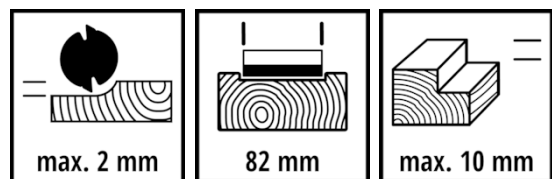

Einhell

CLASSIC

Planer

TC-PL 800

Item No.: 4345330

Ident No.: 21015

Bar Code: 4006825686975

The Einhell Electric Planer TC-PL 800 is a powerful handheld tool with 800 watts of power for cutting depths of up to 2 mm. With an 82 mm planing width and a large blade shaft, it delivers clean results. The single-sided chip ejection with 36 mm dust extraction adapter keeps the workspace tidy. The sturdy aluminium baseplate with three V-grooves facilitates precise chamfering of edges. Rebates up to 10 mm deep can be made using the rabbeting depth stop. The automatic parking shoe protects both workpiece and blades. An ergonomic soft-grip handle and a 2 m cable with kink protection ensure comfortable handling. The package includes a parallel guide, rabbeting depth stop and two carbide reversible blades.

Features & Benefits

- Simple and stepless depth adjustment
- Large knife shaft for optimum planing results
- Solid base plates for stable working results
- Aluminium base plate with 3 V-grooves for easy chamfering of edge
- Workpiece and blade protection via automatic parking shoe
- Ergonomic working thanks to soft-grip handle
- One-sided chip ejection for clean working
- Incl. 2x HM reversible blades
- Incl. Ø 36 mm suction adapter for Einhell wet/dry vacuum cleaners
- Incl. creasing depth stop for easy creation of indents
- Incl. rip fence for straight and precise planing work

Technical Data

- Mains supply	220-240 V 50 Hz
- Power	800 W
- Idle speed	17000 min ⁻¹
- Planing width	82 mm
- Chip depth	2 mm
- Rebate depth	10 mm

Logistic Data

- Product weight	2.52 kg
- Gross weight single packaging	3.83 kg
- Dimensions single packaging	342 x 179 x 222 mm
- Pieces per export carton	6 Pieces
- Gross weight export carton	23.2 kg
- Dimensions export carton	540 x 351 x 445 mm
- Container quantity (20"/40"/40"HC)	1956 3840 4836