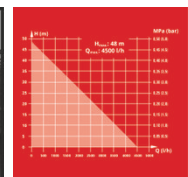

Logistic Data

- Product weight	9.5 kg
- Gross weight single packaging	10.8 kg
- Dimensions single packaging	469 x 238 x 316 mm
- Pieces per export carton	1 Pieces
- Gross weight export carton	10.8 kg
- Dimensions export carton	465 x 233 x 325 mm
- Container quantity (20"/40"/40"HC)	655 | 1210 | 1510