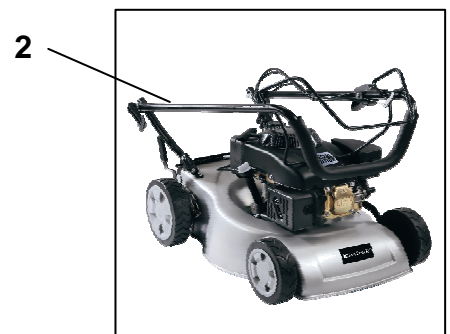

Einhell

BLUE

BG-PM 46 S-SE Petrol lawn mower

Art.-No. 34.010.46

Features

- Gummed handle (1)
- Ergonomically, fold-away guidance bar (2)
- Quick opening device (3)
- 1 cylinder, 4-stroke motor (4)
- Extensive and intense moulded wheels (5)
- Shapely, backed-enable sheet steel housing (6)
- Driven rear wheel drive (7)
- Starting linkage on the guidance bar (8)
- Hard-wearing textile grass collection bin with large volume (9)
- Central cutting height settings (10)
- Full crank shaft

Technical data

- Motor: 1 cylinder, 4-stroke motor, 135 cc
- Power: **2.75 kW / 3.75 HP**
- Working speed: 3100 min⁻¹
- Fuel: normal petrol (lead-free)
- Tank volume: approx. 1.3 litres
- Motor oil quantity: approx. 0.6 litres (15W 40)
- Cutting width: 46 cm
- Central cutting height settings: 5-fold (from 32 to 70 mm)
- Ignition: contact free (start with rope pulling)
- Volume of collection bin: 60 litres
- Net weight: 35.8 kg
- Gross weight: 40.2 kg
- Packing dimensions: 905 x 580 x 460 mm
- Bar code: 4006825 540901
- Sales unit: 1 pc