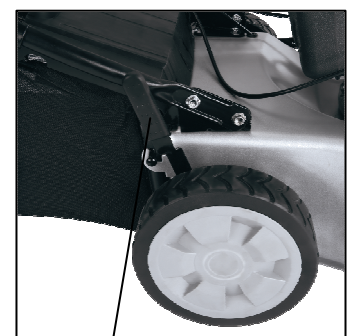

Einhell

BLUE

BG-PM 46 S-SE Petrol lawn mower

Art.-No. 34.010.46

Features

- Gummed handle (1)
- Ergonomically, fold-away guidance bar (2)
- Quick opening device (3)
- 1 cylinder, 4-stroke motor (4)
- Extensive and intense moulded wheels (5)
- Shapely, backed-enable sheet steel housing (6)
- Driven rear wheel drive (7)
- Starting linkage on the guidance bar (8)
- Hard-wearing textile grass collection bin with large volume (9)
- Central cutting height settings (10)
- Full crank shaft

Technical data

- Motor: 1 cylinder, 4-stroke motor, 135 cc
- Power: **2.75 kW / 3.75 HP**
- Working speed: 3100 min⁻¹
- Fuel: normal petrol (lead-free)
- Tank volume: approx. 1.3 litres
- Motor oil quantity: approx. 0.6 litres (15W 40)
- Cutting width: 46 cm
- Central cutting height settings: 5-fold (from 32 to 70 mm)
- Ignition: contact free (start with rope pulling)
- Volume of collection bin: 60 litres
- Net weight: 35.8 kg
- Gross weight: 40.2 kg
- Packing dimensions: 905 x 580 x 460 mm
- Bar code: 4006825 540901
- Sales unit: 1 pc