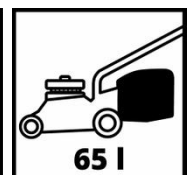

Technical Data

- | | |
|-----------------------------|-----------------------------|
| - Engine | four-stroke, air cooled |
| - Engine displacement | 132 cm ³ |
| - Power | 2 kW |
| - Working speed | 2900 min ⁻¹ |
| - Capacity of fuel tank | 0.9 L |
| - Cutting width | 46 cm |
| - Cutting height adjustment | 9 25 mm - 80 mm central |
| - Capacity of catch bag | 65 L |
| - Wheel diameter front | 177.8 mm |
| - Wheel diameter rear | 204 mm |

Logistic Data

- | | |
|--------------------------------------|--------------------|
| - Product weight | 23.5 kg |
| - Gross weight single packaging | 26.5 kg |
| - Dimensions single packaging | 770 x 530 x 430 mm |
| - Pieces per export carton | 1 Pieces |
| - Dimensions export carton | 770 x 530 x 430 mm |
| - Container quantity (20"/40"/40"HC) | 145 300 360 |

FILLING LEVEL INDICATOR

FOLDING HANDLE

9x ADJUSTABLE HANDLE BAR

9x CENTRAL HEIGHT ADJUSTMENT

LOW EMISSION SERIES

9x CENTRAL HEIGHT ADJUSTMENT

QUICK START

65 L