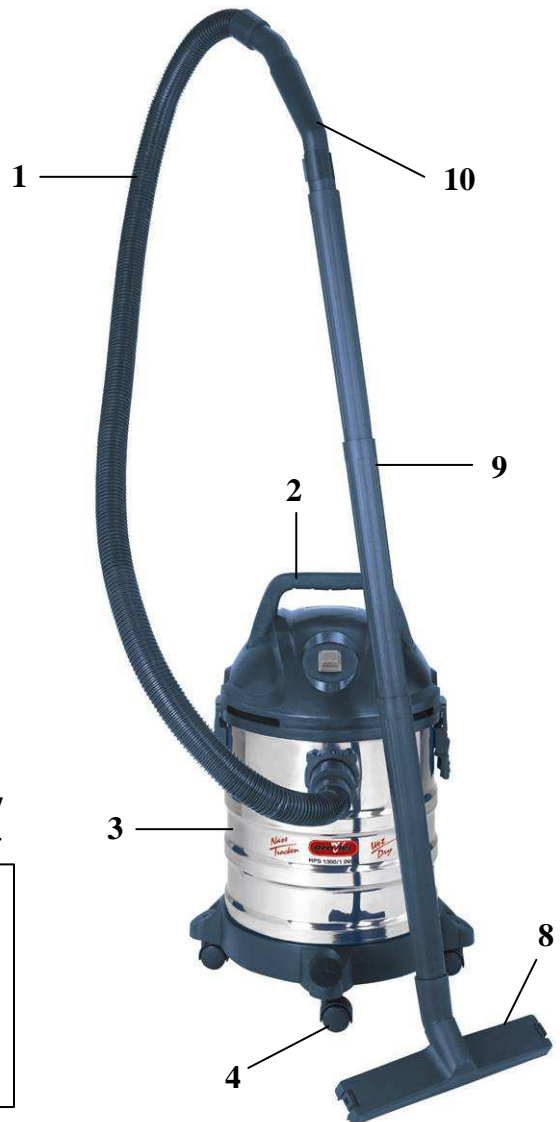

Wet-Dry Vacuum Cleaner HPS 1300/1

Art.-No.: **23.420.31**

Bar code: **4006825500554**

Sales unit: **1 pc**

The HPS 1300 INOX is an allround vacuum cleaner. You can clean rough, fine, dry or wet dirt and even liquids without any problems. The wet-dry vacuum cleaner is switched off automatically due to a protection float switch when liquid is suctioned.

Features:

- 36 mm tube system (1)
- Carrying handle (2)
- 20 l Stainless steel vessel (3)
- 4 pcs castors (4)
- Blow adapter (5)
- Cable bracket (6)
- Accessory bracket (7)

Technical data:

- Mains voltage: 230 V ~ 50 Hz
- Input power: 1250 watts
- Length of suction pipe: 1.5 m
- Vessel capacity: 20 l
- Weight: 6.8 kg
- Packing dimensions: 330 x 330 x 480 mm

Standard accessory:

- 1 suction hose Ø 36 mm (1)
- 1 universal nozzle with 3 different attachments (8)
- 3 extension pipes Ø 36 mm (9)
- 1 handle with air regulation (10)
- 1 dust collection bin (11)
- 1 foam filter (12)
- 1 crevice nozzle (13)