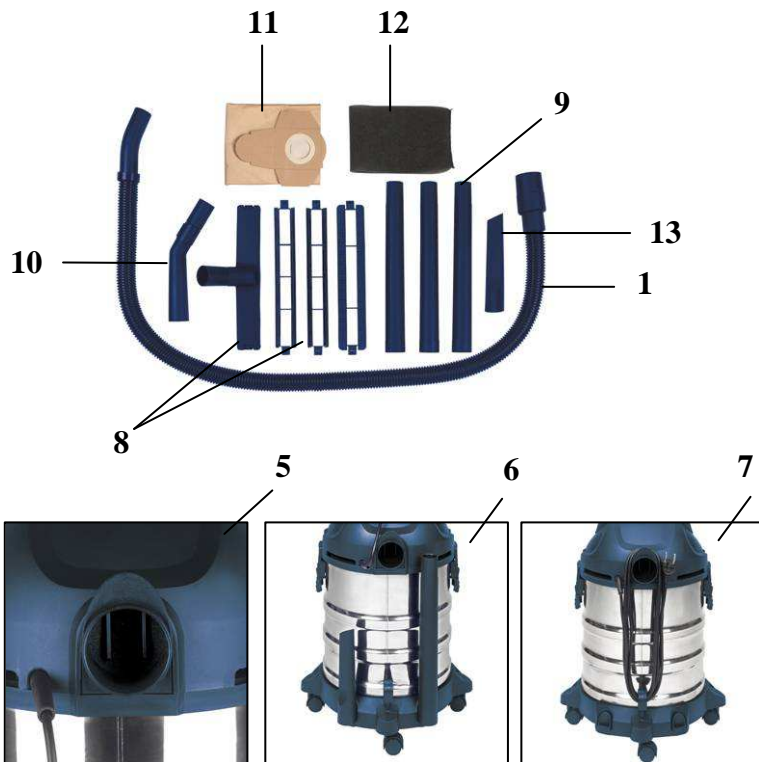

Wet-Dry Vacuum Cleaner HPS 1300/1

Art.-No.: **23.420.31**

Bar code: **4006825500554**

Sales unit: **1 pc**

The HPS 1300 INOX is an allround vacuum cleaner. You can clean rough, fine, dry or wet dirt and even liquids without any problems. The wet-dry vacuum cleaner is switched off automatically due to a protection float switch when liquid is suctioned.

Features:

- 36 mm tube system (1)
- Carrying handle (2)
- 20 l Stainless steel vessel (3)
- 4 pcs castors (4)
- Blow adapter (5)
- Cable bracket (6)
- Accessory bracket (7)

Technical data:

- Mains voltage: 230 V ~ 50 Hz
- Input power: 1250 watts
- Length of suction pipe: 1.5 m
- Vessel capacity: 20 l
- Weight: 6.8 kg
- Packing dimensions: 330 x 330 x 480 mm

Standard accessory:

- 1 suction hose Ø 36 mm (1)
- 1 universal nozzle with 3 different attachments (8)
- 3 extension pipes Ø 36 mm (9)
- 1 handle with air regulation (10)
- 1 dust collection bin (11)
- 1 foam filter (12)
- 1 crevice nozzle (13)