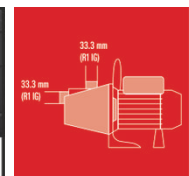

## Technical Data

- Mains supply	230 V   50 Hz
- Power	600 W
- Max. delivery capacity	3600 L/h
- Max. delivery height / - pressure	40 m / 4 bar
- Max. suction height	8 m
- Max. water temperature	35 °C
- Suction connection	33,3mm (R1 IG)
- Pressure connection	33,3mm (R1 IG)
- Power cord	1.5 m   H07RN-F

## Logistic Data

- Product weight	7.4 kg
- Gross weight single packaging	8.45 kg
- Dimensions single packaging	358 x 203 x 274 mm
- Pieces per export carton	1 Pieces
- Gross weight export carton	10.75 kg
- Dimensions export carton	360 x 200 x 265 mm
- Container quantity (20"/40"/40"HC)	1480

SEPARATE FILLER SCREW

ON/OFF SWITCH

CARRYING HANDLE

WATER DRAIN SCREW