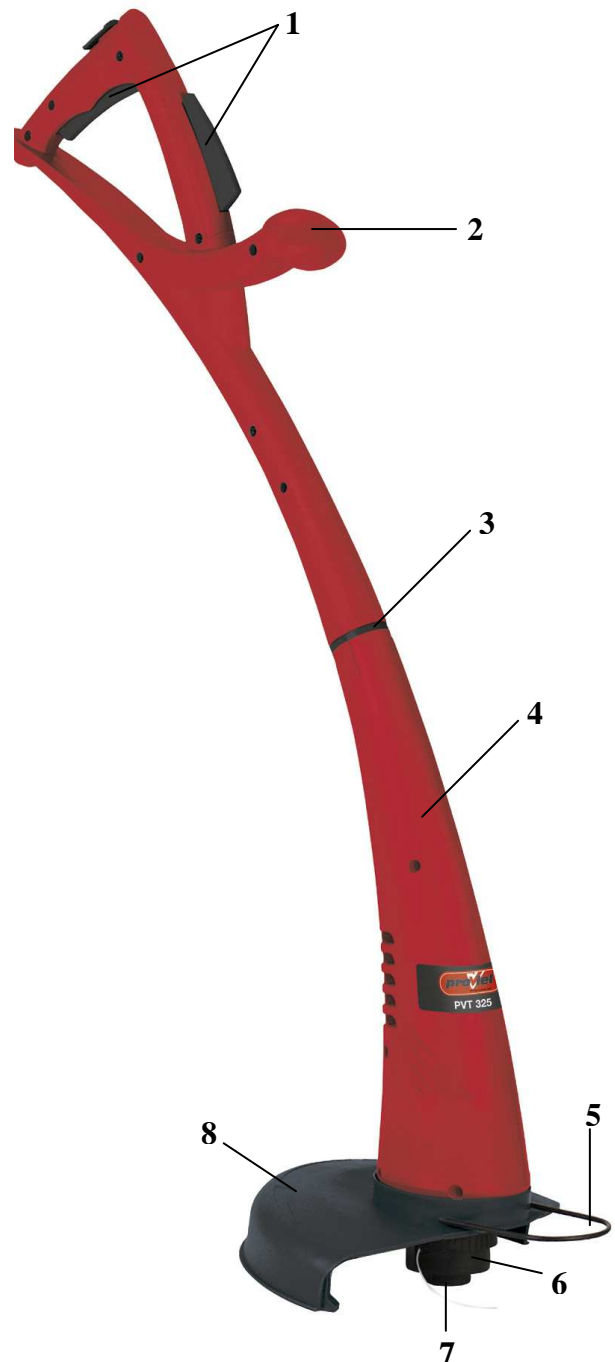

Electric-Grass Trimmer PVT 325

Art.-No.: **34.013.81**

Bar code: **4006825514582**

Sales unit: **3 pcs**

For the lawn cut at problem zones, as for example at fences and walls, between and under bushes – everywhere thus where the lawn mower cannot be used any longer or where the grass is already too high. With a strong motor of 350 watts the lawn trimmer is a practical helper to keep the garden tidy. The rotary nylon thread cuts cleanly like a measurer. **The engine head is turnable up to 180° and is therefore suitable for cutting comfortably at vertical surfaces.** Especially comfortably is the tipping mechanism for thread adjusting and the space saving design.

Features:

- ON/OFF switch (1)
- Comfortable twin-hand operation due to the additional handle (2)
- Dismountable into two parts (3)
- Engine head turnable up to 180° (4)
- Spacer (5)
- Double line cutting feature (6)
- Line feed by tip-automatic (7)
- Sturdy universal motor
- Protection cover (8)

Technical Data:

- Mains: 230 V ~ 50 Hz
- Power: 350 watts
- Cutting circle: 250 mm
- Rotations: 12,000 min⁻¹
- Nylon thread: Ø 1.2 mm
- Thread length: 6 m
- Weight: 2.1 kg
- Packing dimensions: 585 x 220 x 150 mm

As special accessory available

Spare thread spool

Art.-No.: **34.050.15**

Bar code: **4006825510218**