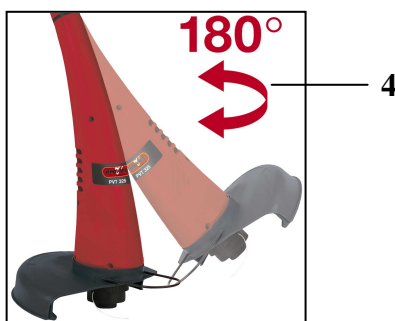

Electric-Grass Trimmer PVT 325

Art.-No.: **34.013.81**

Bar code: **4006825514582**

Sales unit: **3 pcs**

For the lawn cut at problem zones, as for example at fences and walls, between and under bushes – everywhere thus where the lawn mower cannot be used any longer or where the grass is already too high. With a strong motor of 350 watts the lawn trimmer is a practical helper to keep the garden tidy. The rotary nylon thread cuts cleanly like a measurer. **The engine head is turnable up to 180° and is therefore suitable for cutting comfortably at vertical surfaces.** Especially comfortably is the tipping mechanism for thread adjusting and the space saving design.

Features:

- ON/OFF switch (1)
- Comfortable twin-hand operation due to the additional handle (2)
- Dismountable into two parts (3)
- Engine head turnable up to 180° (4)
- Spacer (5)
- Double line cutting feature (6)
- Line feed by tip-automatic (7)
- Sturdy universal motor
- Protection cover (8)

Technical Data:

- Mains: 230 V ~ 50 Hz
- Power: 350 watts
- Cutting circle: 250 mm
- Rotations: 12,000 min⁻¹
- Nylon thread: Ø 1.2 mm
- Thread length: 6 m
- Weight: 2.1 kg
- Packing dimensions: 585 x 220 x 150 mm