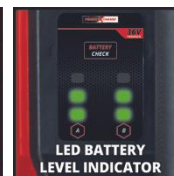

Technical Data

- Voltage	36 V
- Max. delivery capacity	3800 L/h
- Max. delivery height	37 m
- Max. suction height	6 m
- Suction connection	33,3mm (R1 AG)
- Pressure connection	33,3mm (G1 IG)

ECO MODE

PRE FILTER (NON-RETURN VALVE)

DIRT & WATER FILLING INDICATOR

SUCTION INDICATOR

LED BATTERY LEVEL INDICATOR

NOT INCLUDED

36 V
POWER
2 x 18 V

AUTOMATIC
FUNCTION

DRY RUNNING
PROTECTION

Logistic Data