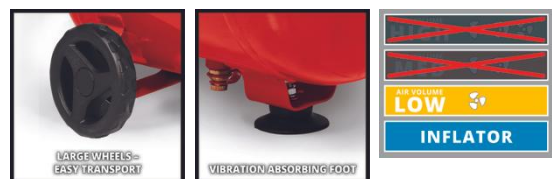

Einhell

CLASSIC

Air Compressor

TC-AC 190/24/8

Item No.: 4007325

Ident No.: 21063

Bar Code: 4006825610635

The TC-AC 190/24/8 is a versatile compressor which is doing a good job at a lot of works with compressed air due to its compact measures and 8 bar working pressure. The regulated working pressure can be set precisely with the pressure regulator, and is displayed on the pressure gauge. Via quick-release coupling, various compressed-air tools can be connected quickly and without tools. The 24 liter tank has sufficient air reserves. The oil lubrication pump saves the durability of the compressor. The operator's safety is optimally provided due to a non-return valve and a safety valve. There is a 10 years warranty against perforation corrosion of the tank.

Features & Benefits

- Oil lubrication contributes to long life
- The 24l tank has sufficient air reserves
- Applications up to 8 bar can be set using the pressure regulator
- Pressure gauge & quick-release coupling for regulated pressure
- Rubber wheels and holding bar for an easy transport
- Vibration-damped foot for standing securely
- 10 years warranty against perforation corrosion of the tank
- Non-return valve, safety valve
- The drainage screw enables user-friendly maintenance

Technical Data

- Mains supply	220-240 V 50 Hz
- Max. engine power	1100 W
- Max. engine power (S2 S2time)	1500 W (2 PS) 15 min
- Max. engine power (S3 S3%)	1500 W 50 %
- Motor speed	2850 min ⁻¹
- Pump speed	2850 min ⁻¹
- Suction capacity	165 L/min
- Output power at 0 bar	110 L/min
- Output power at 4 bar	75 L/min
- Output power at 7 bar	55 L/min
- Max. operating pressure	8 bar
- Tank volume	24 L
- Number of cylinders	1 Pieces
- Sound pressure level; Lpa	75 dB (A)
- Sound power level; Lwa	97 dB (A)