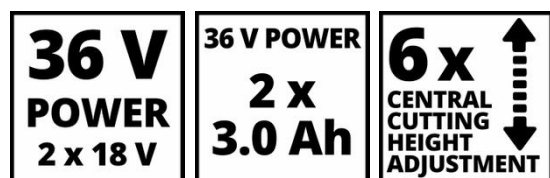

Logistic Data

- Gross weight (kg)	19.5
- Product weight (kg)	16.9
- Dimensions single packaging	765 x 490 x 370 mm
- Pieces per export carton	1 Pieces
- Gross weight export carton	19.5 kg
- Dimensions export carton	765 x 490 x 370 mm
- Container quantity (20"/40"/40"HC)	198 | 432 | 503