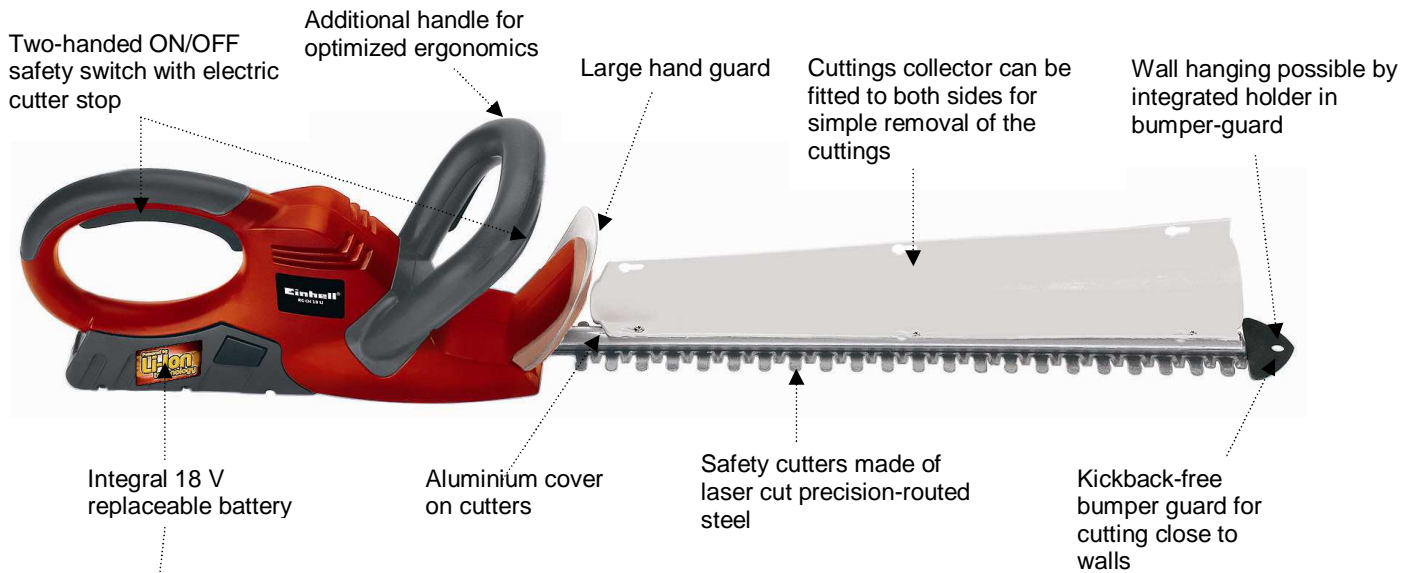

RED

RG-CH 18 Li

Cordless hedge trimmer

A real help for cutting even the thickest hedges effortlessly. Quiet, safe and easy to handle. For convenient handling without a power cable thanks to its integral replaceable battery pack. Counter rotating double-bladed safety cutters made of laser cut precision-routed steel. With a two-handed ON/OFF safety switch for safe and easy use. The cuttings collector can be fitted to both sides for simple removal of the cuttings when cutting horizontally.

Features

- Lithium-Ion replaceable battery 18 V / 1,400 mAh
- Cutting collector can be fitted to both sides
- Two hand safety switch with electric cutter stop < 1 sec
- Counter rotating double bladed safety cutters made of laser-cut and precision-routed steel
- Aluminium cover on cutters
- Bumper-guard with holder for wall hanging
- Sturdy bag for storage and transportation (not illustrated)

RED

RG-CH 18 Li

Cordless hedge trimmer

As special accessory available:
Spare battery

Art.No.:
45.115.44

Logistic information

Technical data

Type:	RG-CH 18 Li
Art.-No.:	34.105.20
Ident-No.:	01018
Bar code:	4006825 551198
Packing:	1,020 x 215 x 215 mm
Sales unit:	4 pcs
20'':	564 pcs
40'':	1,200 pcs
40'' HC:	1.440 pcs
Net weight:	3.0 kg
Gross weight:	4.3 kg