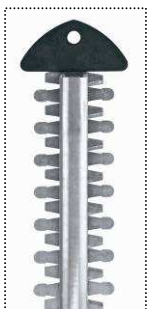

RED

RG-CH 18 Li

Cordless hedge trimmer

A real help for cutting even the thickest hedges effortlessly. Quiet, safe and easy to handle. For convenient handling without a power cable thanks to its integral replaceable battery pack. Counter rotating double-bladed safety cutters made of laser cut precision-routed steel. With a two-handed ON/OFF safety switch for safe and easy use. The cuttings collector can be fitted to both sides for simple removal of the cuttings when cutting horizontally.

Features

- Lithium-Ion replaceable battery 18 V / 1,400 mAh
- Cutting collector can be fitted to both sides
- Two hand safety switch with electric cutter stop < 1 sec
- Counter rotating double bladed safety cutters made of laser-cut and precision-routed steel
- Aluminium cover on cutters
- Bumper-guard with holder for wall hanging
- Sturdy bag for storage and transportation (not illustrated)

RED

RG-CH 18 Li

Cordless hedge trimmer

As special accessory available:
Spare battery

Art.No.:
45.115.44

Logistic information

Technical data

Type:	RG-CH 18 Li
Art.-No.:	34.105.20
Ident-No.:	01018
Bar code:	4006825 551198
Packing:	1,020 x 215 x 215 mm
Sales unit:	4 pcs
20'':	564 pcs
40'':	1,200 pcs
40'' HC:	1.440 pcs
Net weight:	3.0 kg
Gross weight:	4.3 kg

■ Li-Ion battery:	18 V / 1,400 mAh
■ Charging time:	3 - 5 hours
■ Cutting length:	520 mm
■ Cutter rail length:	580 mm
■ Tooth spacing:	15 mm
■ Cutting thickness max.:	11 mm
■ Cuts per min.:	1,200
■ Operating time max.:	35 min