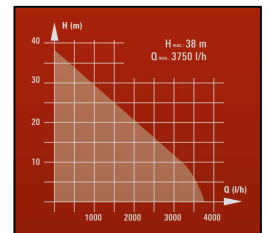

Technical Data

- Mains: 230 V ~ 50 Hz
- Power: 550 Watt
- Delivery capacity max.: 3,750 l/h
- Delivery height max.: 38 m
- Pressure max.: 3.8 bar
- Suction height max.: 8 m
- Activation pressure approx.: 1.5 bar
- Cut-OFF pressure approx.: 3 bar
- Tank volume: 20 liter
- Water temperature max.: 35°C
- Suction and pressure connection: approx. 33.3 mm (R1) IG
- Product weight: 14.5 kg

Logistic Data

- Net weight: 14.5 kg
- Gross weight: 18.7 kg
- Packing dimensions: 540 x 345 x 675 mm
- Bar code: 4006825 588033
- Sales Unit: 1 pc

Standard accessories

- 20 m garden hose 13mm (1/2 ")
- Spray pistol