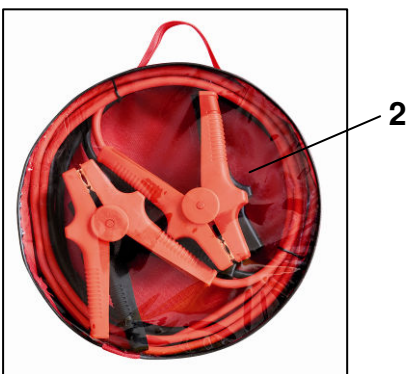

Einhell

BLUE

BT-BO 35 A Booster cable

Art.-No. 20.303.25

Booster cable tested according to DIN 72553.

Features

- 4 all-insulated pole-pliers according to DIN (12-24 V) (1)
- Conductive material made of copper coated 54.7 mm² aluminium core (\pm 35 mm² copper cable)
- incl. carrying bag (2)

Technical data

- For gasoline engines up to max.: 7,000 ccm
- For diesel engines up to max.: 4,000 ccm
- Length: 4.5 m
- Cable cross section: 54.7 mm²
- Testing current: 480 A
- Product weight: 3.1 kg

Logistic Data

- Net weight: 3.1 kg
- Gross weight: 3.4 kg
- Packing dimensions: 340 x 340 x 60 mm
- Bar code: 4006825 596342
- Sales unit: 4 pcs

4.5 m

54.7 mm²

12 / 24 V

Benzin/ Gasolin:
max. 7,000 ccm
Diesel:
max. 4,000 ccm