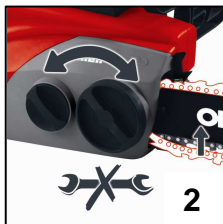

Einhell

RED

RG-EC 2035 TC Electric Chain Saw

Art.-Nr. 45.002.15

This electric chain saw provides excellent performance and perfect operational safety. With ergonomic handle positioning and optimized center of gravity distribution for tireless sawing. The chain is easy to tension and changing without using any tools.

Features

- Kickback protection with mechanical instant chain brake (1)
- Tool-free chain tensioning and changing (2)
- Sturdy metal claw stop (3)
- Cutter rail with sprocket nose
- Chain catch bolts
- LED indicator for operation and overload protection (4)
- Oil container for automatic chain lubrication and with big gauge glass (5)
- Cable strain relief (6)
- OREGON- quality sword and chain

Technical data

- Mains: 230 V ~ 50 Hz
- Power: 2.000 Watt
- Sword length: 350 mm
- Cutting length: 325 mm
- Cutting speed: 15.5 m / s
- Oil tank volume: 300 ml
- Product weight: 5.6 kg

Logistic data

- Net weight: 5.6 kg
- Gross weight: 6.4 kg
- Packaging dimensions: 520 x 270 x 200 mm
- EAN-Code: 4006825 580372
- Sales unit: 2 pcs