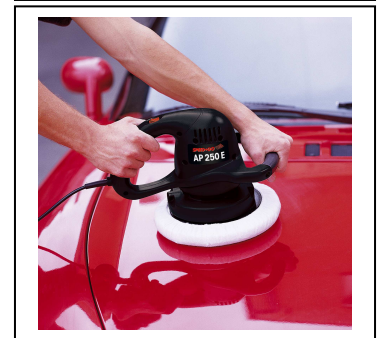

Car Polishing Machine AP 250 E

Art.-No.: **20.932.11**

Bar-Code: 4006825509472

Sales unit: 4 pcs

Handy, robust polishing machine for keeping paintwork in great shape with a minimum of effort. The polishing disk measures 240 mm in diameter and runs electronically adjustable with 2.300 up to 4.100 orbits per minute.

First the polishing agent is applied to the paint surface with a textile polishing hood, than a synthetic polishing hood is used to produce a long-lasting shine.

Technical data:

- Voltage: 230 V~50 Hz
- Orbits: 2.300 to 4.100 min⁻¹
- Power rating: 150 watts
- Polishing disk: Ø 240 mm
- Weight: 3,2 kg
- Packing dimension: 330 x 245 x 245 mm

Features:

- 1 pc synthetic polishing hoods (1)
- 1 pc textile polishing hood (2)

1

2