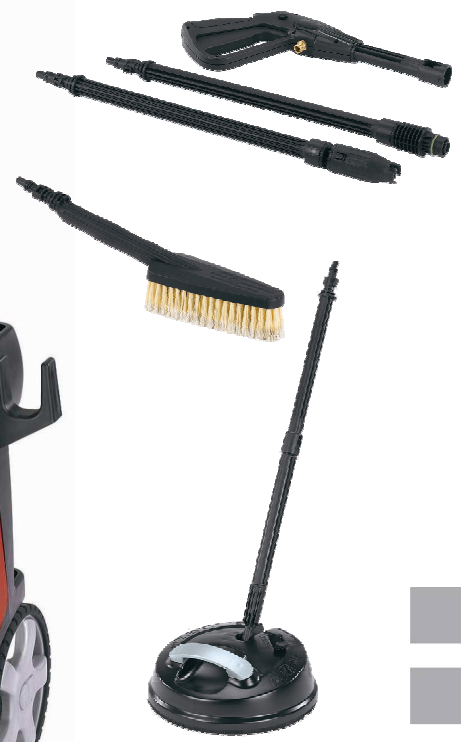

RED

RT-HP 1648 TR

High Pressure Cleaner

This high pressure cleaner with its powerful motor delivers enough pressure for many applications. In the scope of delivery is a rotating lance, a lance for spot and wide jet as well as a washing brush included. Additionally the RT-HP 1648 TR offers a terrace cleaner with adjustable pressure, which cleans also sensitive wooden terraces gently and efficiently. In connection with the integrated detergent tank and the washing brush the unit is also concerted to the cleaning of vehicles. Due to the amply 6 m high pressure hose, 5 m supply cable and wheels enough mobility is warranted.

Features

- Terrace cleaner with pressure adjustment
- Washing brush
- Rotating nozzle, spot and wide jet nozzle
- 6 m high pressure hose
- Hose drum
- Cable rewind
- Integrated detergent tank
- Accessory brackets
- Water pre-filter