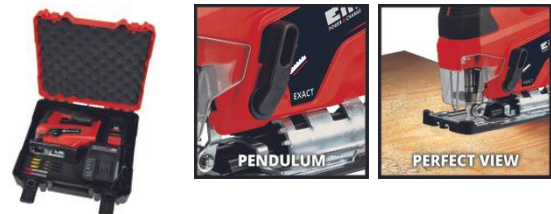

Logistic Data

- Product weight	2.12 kg
- Gross weight single packaging	3.76 kg
- Dimensions single packaging	350 x 342 x 104 mm
- Pieces per export carton	4 Pieces
- Gross weight export carton	16.05 kg
- Container quantity (20"/40"/40"HC)	2002 | 4004 | 4862