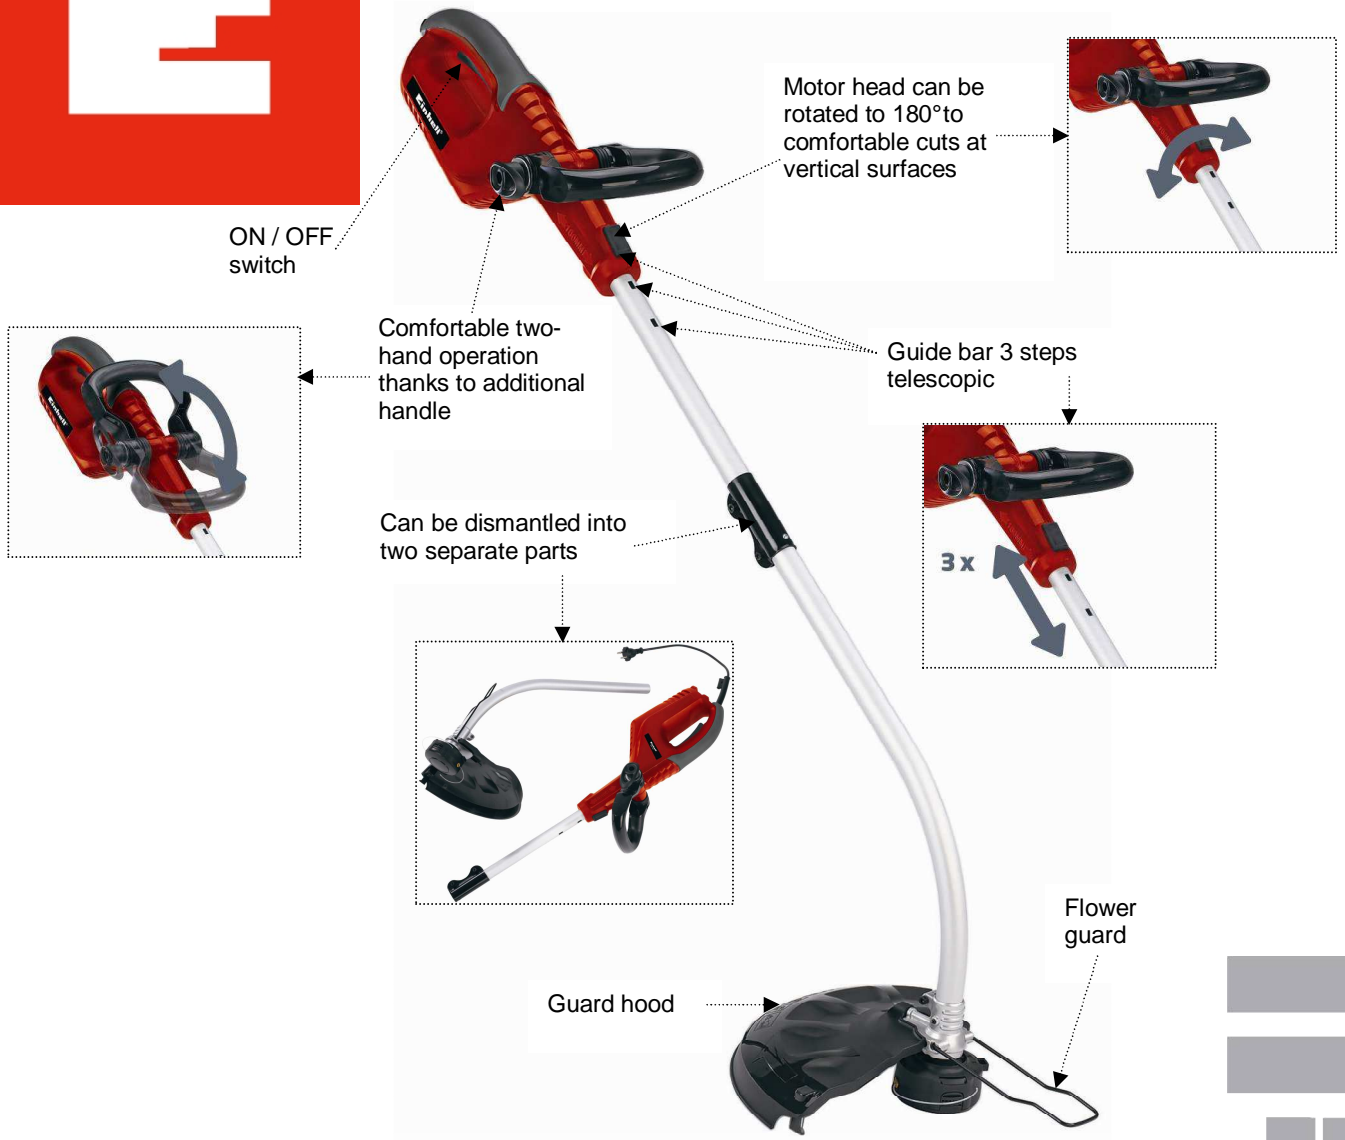

RG-ET 7535

Electric Lawn Trimmer

As special accessory available:
Spare thread spool

Art.No.:
34.050.60

Logistic Information

Technical Data

Type:	RG-ET 7535
Art.-No.:	34.012.90
Ident-No.:	01017
Bar code:	4006825 545586
Packaging:	735 x 245 x 135 mm
Sales unit:	6 pcs
20'':	1,386 pcs
40'':	2,898 pcs
40'' HC:	3,312 pcs
Net weight:	2.85 kg
Gross weight:	3.75 kg

■ Motor:	230 V ~ 50 Hz
■ Power:	750 W
■ Cutting circle:	350 mm
■ No load speed:	7,000 min⁻¹
■ Nylon thread:	Ø 1.4 mm
■ Thread length:	2 x 5 m