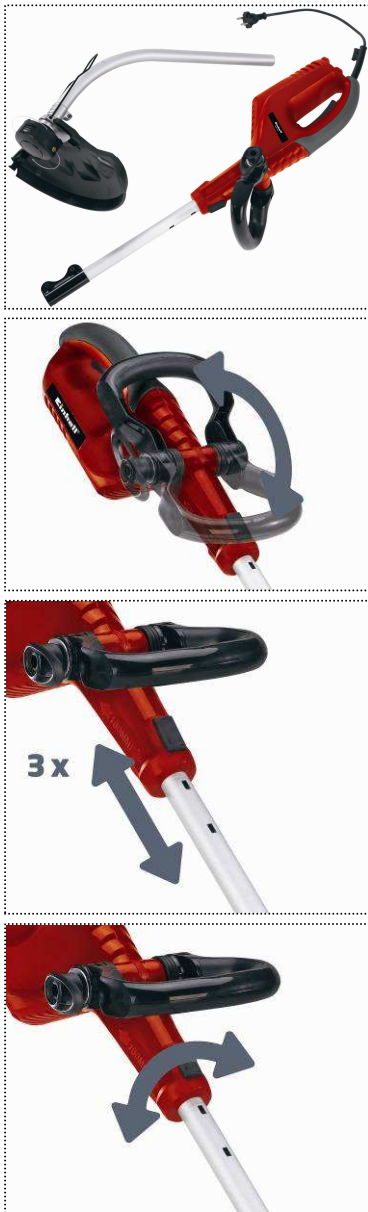

**RED**

## Electric Lawn Trimmer

For cutting grass in hard to get into zones, like along fences and walls, between and under bushes, everywhere the lawn mower cannot be used any longer or where the grass is already too high. With its strong universal motor the lawn trimmer is a practical helper to keep the garden tidy. The rotating nylon thread cuts the grass as neat as the knife of the lawn mower.

### Features

- Robust universal motor
- Housing and additional handle made of impact resisting high quality plastics
- Cable strain relief
- Comfortable twin-hand operation due to the additional handle
- Engine head turnable 180° for easy cuts on vertical areas
- Double line cutting feature
- Fully automatic thread adjusting
- Guidance handle 3-steps telescopically

■ Motor:	230 V ~ 50 Hz
■ Power:	750 W
■ Cutting circle:	350 mm
■ No load speed:	7,000 min <sup>-1</sup>
■ Nylon thread:	Ø 1.4 mm
■ Thread length:	2 x 5 m