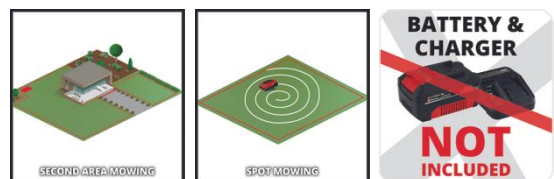

Logistic Data

- Product weight (kg)	12.3
- Gross weight (kg)	15.3
- Dimensions single packaging	692 x 437 x 313 mm
- Pieces per export carton	1 Pieces
- Gross weight of export carton	17.24 kg
- Dimensions export carton	700 x 440 x 315 mm
- Container quantities (20"/40"/40"HC)	294 | 602 | 688