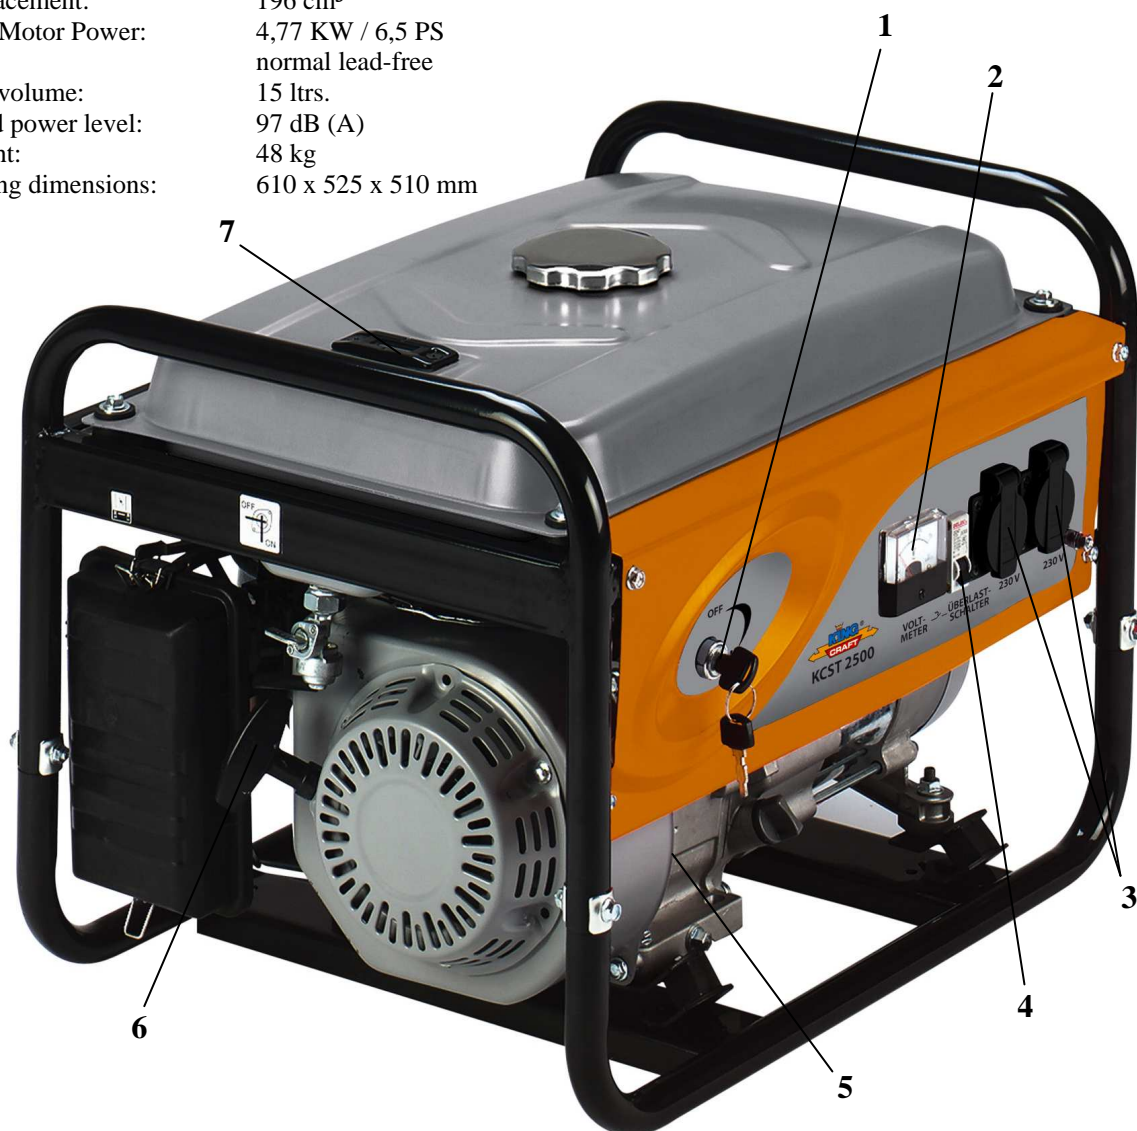

## Power Generator KCST 2500

Art.-No.: **41.523.14**

Bar code:

Sales unit: **1 pc**

When no power outlet is available, the heavy duty „Kraftwerk“ (power generator) is for anyone who needs power. It's ideal as an emergency power supply unit for homes, hunting and fishing camps, weekend homes, open-air gatherings, mobile recreational vehicles and electrical appliances.

### Technical data:

- Generator: Synchrony
- Continuous Power: 2,0 KW
- Max. Power: 2,2 KW
- Voltage: 2x 230 V
- Frequency: 50 Hz
- Type: Engine motor, 1 cylinder, 4-stroke air-cooled
- Running time with 2/3 load: approx. 11 h 10 min.
- Displacement: 196 cm<sup>3</sup>
- Max. Motor Power: 4,77 KW / 6,5 PS
- Fuel: normal lead-free
- Tank volume: 15 ltrs.
- Sound power level: 97 dB (A)
- Weight: 48 kg
- Packing dimensions: 610 x 525 x 510 mm

### Features:

- Ignition key switch (1)
- Volt meter (2)
- 2x 230 Volt socket (3)
- Oil deficiency safety device
- Overload switch (4)
- 4-stroke-Engine (5)
- Linkage (6)
- Fuel gauge (7)

Abbildungen können nicht im Serien-Lieferumfang enthaltenes Zubehör darstellen / Illustrations can contain accessories, which are not included in standard extent of delivery.