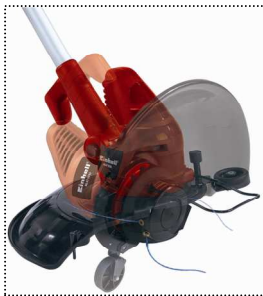

RED

RG-ET 5531

Electric Lawn Trimmer

For cutting grass in hard to get into zones, like along fences and walls, between and under bushes, everywhere the lawn mower cannot be used any longer or where the grass is already too high. With its strong universal motor the lawn trimmer is a practical helper to keep the garden tidy. The rotating nylon thread cuts the grass as neat as the knife of the lawn mower.

Features

- Robust universal motor
- Housing and additional handle made of impact resisting high quality plastics
- Flowerguard
- Cable strain relief
- Practically holder for spare thread spool
- Comfortable twin-hand operation due to the additional handle
- Engine head turnable 90° and 180° for easy cuts on vertical areas
- Adjustable edges roller
- Double line cutting feature
- Fully automatic thread adjusting
- Engine head 3-tiltable
- Guidance handle continuously telescopically
- Replaceable guide wheel

RED

RG-ET 5531

Electric Lawn Trimmer

Comfortable twin-hand operation due to the additional handle

Practical holder for spare thread spool

Guidance handle continuously telescopically

Replaceable guide wheel

Engine head 3-tiltable

Engine head turnable 90° and 180° for easy cuts on vertical areas

Adjustable edges roller

Flowerguard

Fully automatic thread adjusting

As special accessory available:
Spare thread spool

Art.No.:
34.050.60

Logistic Information