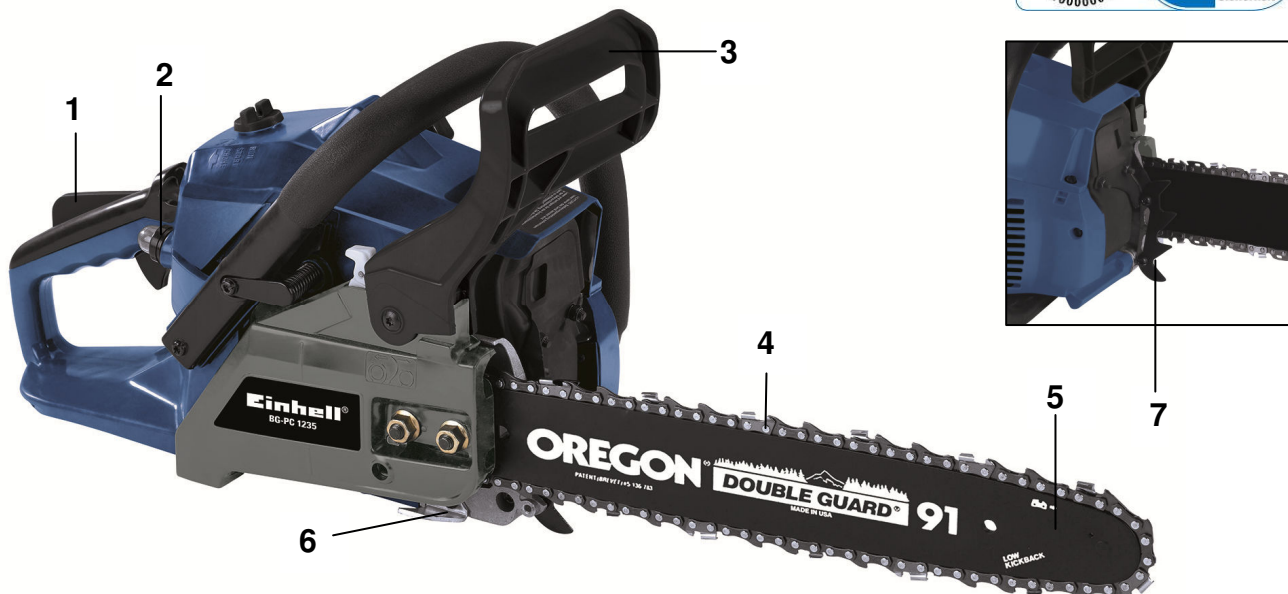

Einhell

BLUE

BG-PC 1235 Petrol Chain Saw

Art.-No. 45.016.40

Semi-professional saw for the ambitious do-it-yourselfer.

Robust but nevertheless a handy petrol chain saw for universal use. Ideal for felling, clearing of underbrush and debranching of trees. The ergonomic design of the handles and the anti-vibrations system warrant a lasting fatigueless job. The electronic ignition is resistant against dirt, humidity as well as changes in temperatures and allows easy starting and uninterrupted motor operation.

Features

- Safety trigger (1)
- Auto choke, primer (2) and electronic ignition – for quick and easy starting
- Chain brake / hand guard - stops the chain within a few milliseconds in case of kickback (3)
- High-quality chain from OREGON (4)
- OREGON-sprocket tip bar (5)
- Chain catch – prevents from risks of chain jumping off cutter rail (6)
- Anti-vibration design – cushions shocks and reduces user fatigue
- Automatic lubrication of cutter rail and chain
- Large claw stop (7)
- Full crank shaft
- Centrifugal clutch for cutting attachment

Technical Data

- Displacement: 37.2 ccm
- Capacity chain oil: 210 ml
- Capacity fuel: 310 ml
- Sword length: 35 cm
- Cutting speed: 21 m/s
- Power: **1.2 kW / 1.6 HP**
- Product weight: 4.7 kg

Logistic Data

- Net weight: 5.4 kg
- Gross weight: 6.8 kg
- Packing dimensions: 410 x 265 x 295 mm
- Bar code: 4006825 579406
- Sales unit: 2 pcs

Standard accessory

- Fuel/oil mixing bottle
- Cutter rail cover

Passes the pollutants directive 2002/88 EC (emission 2)