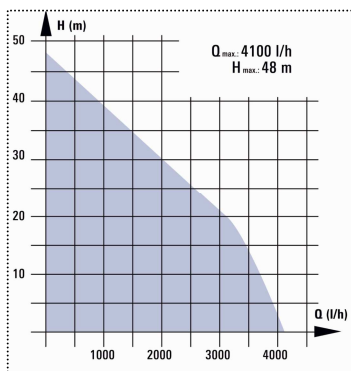

Performance data:

Features

- Pressure switch
- Pressure gauge
- Stainless steel tank 20 ltr.
- Water drain plug
- On- and Off switch
- Return valve
- Integrated pre-filter
- 3 handles
- Connection for pressure hose made of stainless steel
- Connection for suction hose made of stainless steel
- Vent screw
- Large water filler opening