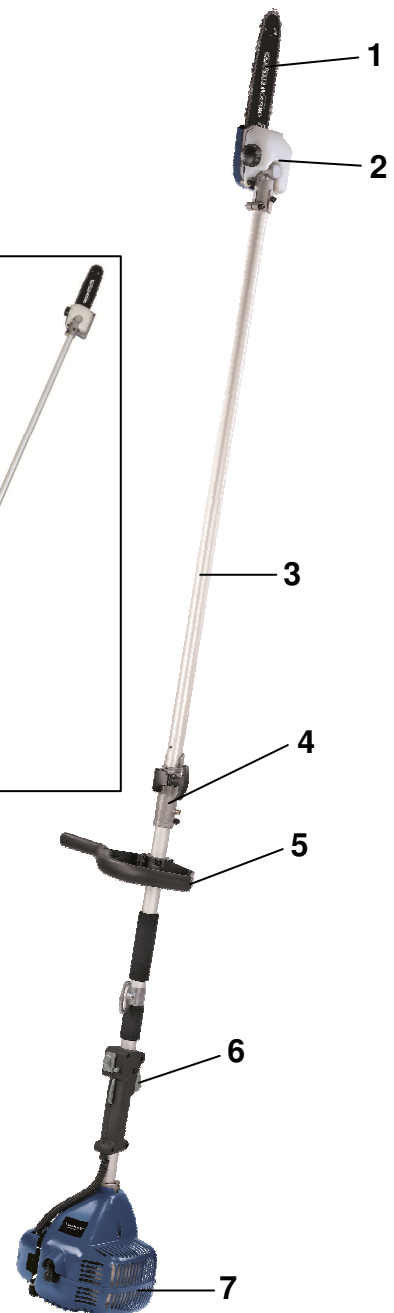

Einhell

BLUE

BG-PC 2625 T Petrol-Pole-mounted powered pruner

Art.-No. 45.016.30

This powerful petrol pole-mounted powered pruner is excellent suitable for cutting or felling out of the ground of branches that lie higher. You can reach a working height up to approx. 3.50 meters. The height adjustable carrying belt and the additional handle contribute an equal weight distribution and a safe working.

Features

- OREGON-quality sword and chain (1)
- Oil tank for automatic chain lubrication (2)
- Alu shaft for fatigue-free working (3)
- With split shaft (4) for an easy transport and space saving keeping
- Additional handle (5)
- Handle with all control elements (6)
- Quick Start System: well reachable primer (manual fuel pump) for quick and easy starting
- Electronic starting
- High quality and low vibrating 2-stroke engine (7)
- Adjustable carrying strap (8)

Technical Data

- Power: **0.8 kW** (1.1 HP)
- Motor: 2-stroke
- Motor power max.: 25.4 cm³
- Length of bar: 200 mm
- Cutting length: 180 mm
- Cutting speed: 18 m/s
- Oil tank capacity approx.: 120 ml
- Product weight: 6.5 kg

Logistic Data

- Net weight: 6.5 kg
- Gross weight: 8.04 kg
- Packing dimensions: 1,060 x 280 x 250 mm
- Bar code: 4006825 577839
- Sales unit: 1 pc

As special accessories available:

Spare sword
Einhell Grey