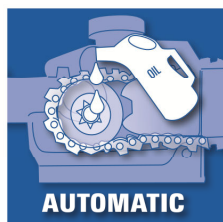

As special accessories available:

Spare sword
Einhell Grey

Art.-No.: 45.016.25
Bar code: 4006825 578058

Spare chain
Einhell Grey

Art.-No.: 45.016.26
Bar code: 4006825 578065