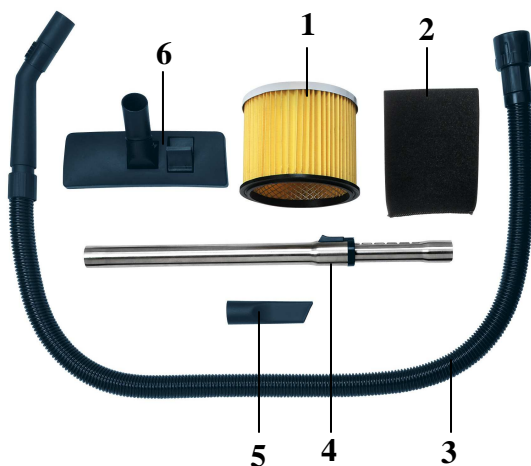

Wet and Dry Vacuum Cleaner YPL 1400/30

Art.-No.: **23.420.52**

bar code: 4006825507645

sales unit: 1 pc

Wet and dry cleaner with **integrated power socket for automatically cleaning** (5 sec. release delay), 1,5 m flexible tube system Ø 36 mm, 30 ltr. stainless steel vessel, a lot of accessories, 4 guide rolls, carrying handle, 4 m mains cable.

Technical data:

- Mains: 230 V ~ 50 Hz
- Input power: 1400 watts + 2000 watts (for plug)
- Water gage 1500 mm

Standard accessory:

- 1 long-term filter (1)
- 1 foam filter (2)
- 1 suction hose Ø 36 mm (3)
- 1 telescopic tube Ø 36 mm (4)
- 1 crevice nozzle (5)
- 1 combi nozzle (6)
- **1 integrated power socket (7)**

As special accessory available:

Long-term filter

Foam filter

Art.-No.: **23.511.11**

bar code: 4006825236279

Art.-No.: **23.511.30**

bar code: 4006825236132