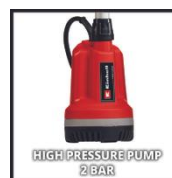

Einhell

EXPERT PLUS

Cordless Clear Water Pump

GE-PP 18 RB Li - Solo

Item No.: 4170429

Ident No.: 21021

Bar Code: 4006825651270

The GE-PP 18 RB cordless submersible pressure and rainwater barrel pump is a high-performance member of the high-quality Power X-Change family. The pump can be used with flexibility, both in cisterns or wells, in rainwater containers or even just simply for pumping out and repumping. Ideal for watering the garden independent of the mains power supply and high-performance thanks to over 2 bar delivery pressure. Equipped with an infinitely adjustable telescopic extension tube with flexible water connection, holder and separate splash-proof battery box with a suspension device and wall-mounting facility, incl. practical cable storage holder. One 18 V PXC rechargeable battery is required for operation, which is not supplied with the product.

Features & Benefits

- A member of the Power X-Change family, 1x18V battery required
- Flexible battery box with integrated cable storage holder
- Infinitely adjustable telescopic connection pipe
- Flexible swan-neck with hose connection
- Long cable connection for greater immersion depth
- Powerful motor generates high delivery pressure
- High-quality pump housing made of impact-resistant plastic
- Easily accessible hose connection on top of the pump
- Supplied without battery and charger (available separately)

Technical Data

- Max. delivery height	20 m
- Max. delivery capacity	3000 L/h
- Max. immersion depth	4 m
- foreign particle size	0 mm
- Max. pressure	2 bar
- Max. water temperature	35 °C
- Connection pressure side	33,3mm (G1 AG)

Logistic Data