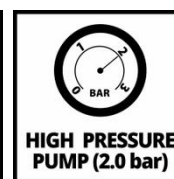

Einhell

EXPERT PLUS

Cordless Clear Water Pump

GE-PP 18 RB Li - Solo

Item No.: 4170429

Ident No.: 21021

Bar Code: 4006825651270

The GE-PP 18 RB cordless submersible pressure and rainwater barrel pump is a high-performance member of the high-quality Power X-Change family. The pump can be used with flexibility, both in cisterns or wells, in rainwater containers or even just simply for pumping out and repumping. Ideal for watering the garden independent of the mains power supply and high-performance thanks to over 2 bar delivery pressure. Equipped with an infinitely adjustable telescopic extension tube with flexible water connection, holder and separate splash-proof battery box with a suspension device and wall-mounting facility, incl. practical cable storage holder. One 18 V PXC rechargeable battery is required for operation, which is not supplied with the product.

Features & Benefits

- A member of the Power X-Change family, 1x18V battery required
- Flexible battery box with integrated cable storage holder
- Infinitely adjustable telescopic connection pipe
- Flexible swan-neck with hose connection
- Long cable connection for greater immersion depth
- Powerful motor generates high delivery pressure
- High-quality pump housing made of impact-resistant plastic
- Easily accessible hose connection on top of the pump
- Supplied without battery and charger (available separately)

Technical Data

- Max. delivery height	20 m
- Max. delivery capacity	3000 L/h
- Max. immersion depth	4 m
- foreign particle size	0 mm
- Max. pressure	2 bar
- Max. water temperature	35 °C
- Connection pressure side	33,3mm (G1 AG)

Logistic Data